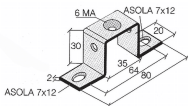

## Flat bracket 20x80xH30mm for DIN rail fixing

<b>Series</b>	ACI
<b>Code</b>	Z121215
<b>Type</b>	ACI121215
<b>HS code</b>	72166190
<b>TECHNICAL DATA</b>	
<b>Typology</b>	Bracket for rail fixing
<b>Sub-typology</b>	Plain bracket
<b>Colour</b>	-
<b>Package qty.</b>	20
<b>Material</b>	zinc-plated steel
<b>Width (pitch)</b>	20 mm
<b>Length</b>	80 mm
<b>Height</b>	30
<b>Center-to-center distance</b>	94
<b>Hole</b>	M6
<b>Correlations</b>	PR001, PR901, PR004, PR904, PR002, PR003, PR903, PR005, PR905, PR007, PR907, PR006, PR906, PR009, PR909, PR010, PR910, Z121123, Z121118, Z121119, Z121121, Z121026, Z121221, Z121307

## DESCRIZIONE DEL PRODOTTO

ACI121215 Flat  
bracket 20x80xH30mm for DIN rail fixing