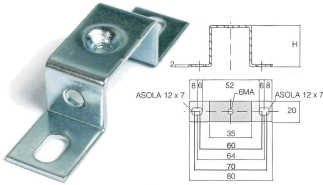

## Flat bracket 20x80xH30mm for DIN rail fixing

<b>Series</b>	ACI
<b>Code</b>	Z121215
<b>Type</b>	ACI121215
<b>HS code</b>	72166190
<b>TECHNICAL DATA</b>	
<b>Typology</b>	Bracket for rail fixing
<b>Sub-typology</b>	Plain bracket
<b>Colour</b>	-
<b>Package qty.</b>	20
<b>Material</b>	zinc-plated steel
<b>Width (pitch)</b>	20 mm
<b>Length</b>	80 mm
<b>Height</b>	30
<b>Center-to-center distance</b>	94
<b>Hole</b>	M6
<b>Correlations</b>	PR001, PR901, PR004, PR904, PR002, PR003, PR903, PR005, PR905, PR007, PR907, PR006, PR906, PR009, PR909, PR010, PR910, Z121123, Z121118, Z121119, Z121121, Z121026, Z121221, Z121307

## DESCRIZIONE DEL PRODOTTO

ACI121215 Flat  
bracket 20x80xH30mm for DIN rail fixing