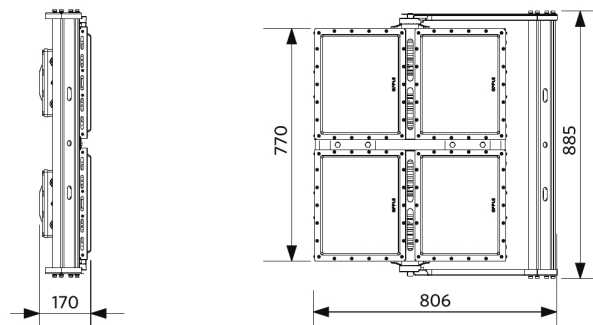

LEDfloodHO-P-620W
(x2 +MountingKit-4Mod)