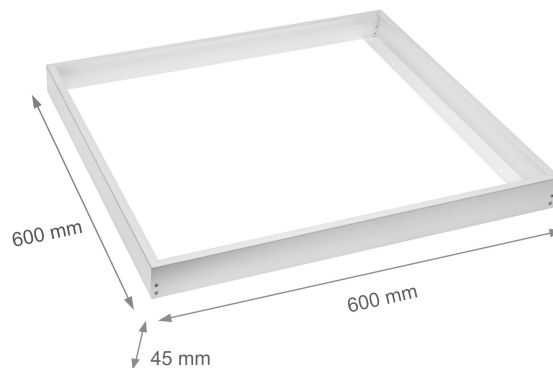

ACC+035050_FRAME

ACC+035050_FRAME

Technical data

Code	ACC+035050_FRAME
Power supply included	+
Working temperature range	-20/+40 °
Housing material	Aluminum/TWORZYWO
Colour	White
Dimension (AxBxC)	600x600x50 mm
For use	N,A
Assembly method	On the ceiling
Made in	PRC
Other	Ramka to paneli ALGINE 600x600 ,