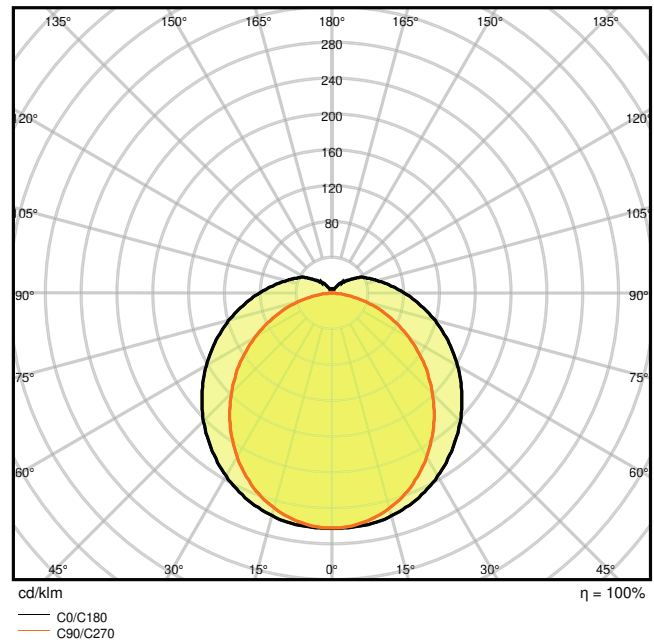

Product features

- High luminous efficacy: up to 110 lm/W
- Beam angle: 120°
- Type of protection: IP65

TECHNICAL DATA

Electrical data

Nominal wattage	36.00 W
Nominal voltage	220...240 V
Mains frequency	50...60 Hz
Nominal current	200 mA
Inrush current	7 A
Inrush current time T_{h50}	60 μ s
Max. number of luminaires per miniature circuit breaker B16	77
Max. number of luminaires per miniature circuit breaker C10	48
Max. number of luminaires per miniature circuit breaker C16	77
Power factor λ	≥ 0.90
Protection class	II
Operating mode	Integrated LED driver

Photometrical data

Luminous flux	4000 lm
Luminous efficacy	110 lm/W
Color temperature	4000 K
Light color (designation)	Cool White
Color rendering index Ra	> 80
Standard deviation of color matching	≤ 5 sdc _m
Photobiological safety group acc. to EN62778	RG0
Beam angle	120 °

LDC typ cone

LDC typ polar

Dimensions & Weight

Length	1200.00 mm
Width	35.00 mm
Height	48.00 mm
Product weight	450.00 g

Materials & Colors

Product color	White
Housing color	White
Body material	Polycarbonate (PC)
Cover material	Polycarbonate (PC)