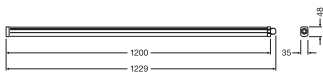

Photometrical data

Luminous flux	4000 lm
Luminous efficacy	110 lm/W
Color temperature	4000 K
Light color (designation)	Cool White
Color rendering index Ra	> 80
Standard deviation of color matching	≤ 5 sdc _m
Photobiological safety group acc. to EN62778	RG0
Beam angle	120 °

LDC typ cone

LDC typ polar

Dimensions & Weight

Length	1200.00 mm
Width	35.00 mm
Height	48.00 mm
Product weight	450.00 g

Materials & Colors

Product color	White
Housing color	White
Body material	Polycarbonate (PC)
Cover material	Polycarbonate (PC)