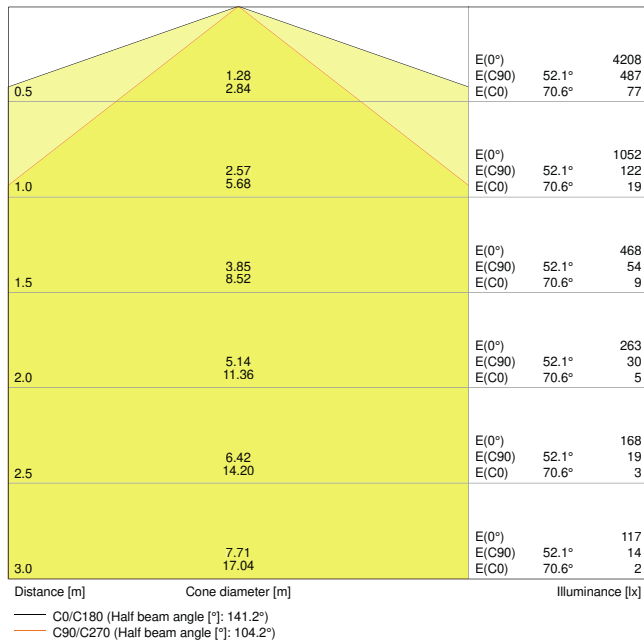

Product features

- High luminous efficacy: up to 110 lm/W
- Beam angle: 120°
- Type of protection: IP65

TECHNICAL DATA

Electrical data

Nominal wattage	36.00 W
Nominal voltage	220...240 V
Mains frequency	50...60 Hz
Nominal current	200 mA
Inrush current	7 A
Inrush current time T_{h50}	60 μ s
Max. number of luminaires per miniature circuit breaker B16	77
Max. number of luminaires per miniature circuit breaker C10	48
Max. number of luminaires per miniature circuit breaker C16	77
Power factor λ	≥ 0.90
Protection class	II
Operating mode	Integrated LED driver

Photometrical data

Luminous flux	4000 lm
Luminous efficacy	110 lm/W
Color temperature	4000 K
Light color (designation)	Cool White
Color rendering index Ra	> 80
Standard deviation of color matching	≤ 5 sdc _m
Photobiological safety group acc. to EN62778	RG0
Beam angle	120 °

LDC typ cone

LDC typ polar

Dimensions & Weight

Length	1200.00 mm
Width	35.00 mm
Height	48.00 mm
Product weight	450.00 g

Materials & Colors

Product color	White
Housing color	White
Body material	Polycarbonate (PC)
Cover material	Polycarbonate (PC)