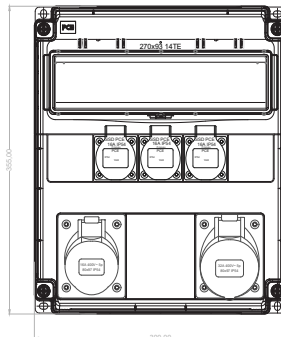

Distribution box OPOLE

Cat.No. **909110003WE**

Dimensions:

355x300x128 mm

■ Stationary Distribution Box OPOLE Connection to the future

Enclosure type OPOLE IP54:

- straight cover,
- one fuse window 14-module, without protection,
- Vario connector N+PE, rail TH35-7,5,
- wired sockets,
- RAL 7046