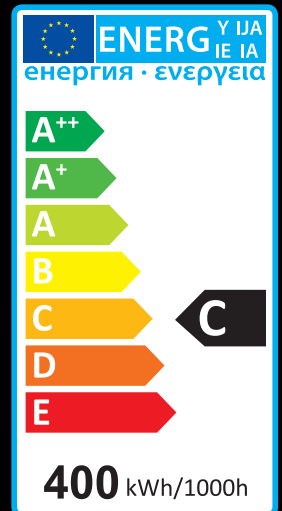

THORGEON

LIGHTING

MERCURY LAMP

05018

thorgeon

LUMENS
22000

POWER
400W

ED37