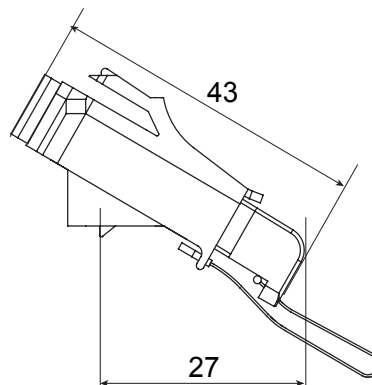

Product Data Sheet

GW38335

CHORUSMART - Domestic range

Complete system for the connection and distribution of LAN networks in residential and tertiary sector environments.

The range includes fibre optic solutions, wall panels, floor cabinets and copper wiring products.

The Data Center series provides all the products necessary to create a multi-service fibre optic infrastructure for residential buildings, in full compliance with all the indications dictated by the new CEI Guidelines 306-2 and Law 164/14.

Category	Angled fiber optic adapter	Material	Plastic body with ceramic alignment sleeve
Colour	Green RAL 6018	Characteristics	Simplex, single-mode
For connectors	SC/APC	Type	Female/Female
Compatibility	Keystone Jack	Tilt	40°
Accessories supplied	With safety cap and unmissable cord		

DIMENSIONAL

STANDARDS/APPROVALS