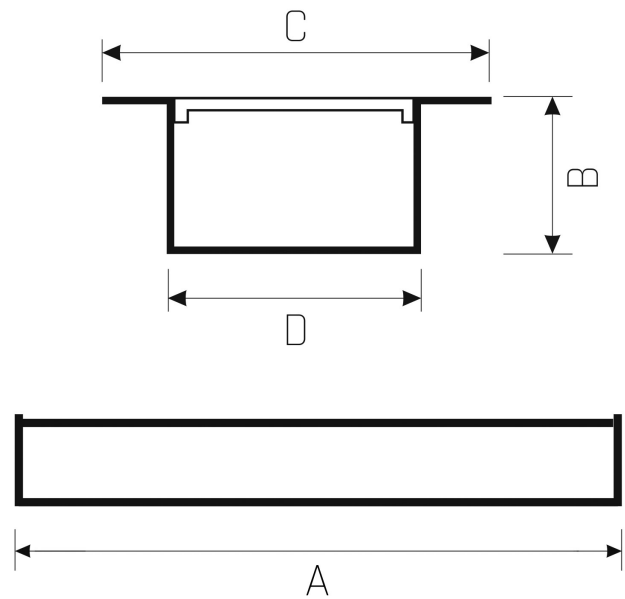

ALLDAY 2

WOJP01032

LED luminaire ALLDAY 2, with a power of 30 W, high light efficacy 145 lm/W. It is made of high-quality components, supported by a 5-year warranty. Lights up with neutral light - the most universal colour (4000K), which is suitable for the rooms we use on a daily basis, ensuring comfort during everyday activities. Designed for recessed mounting.

Power	30 W	Voltage	230 V
Colour temperature	4000 K	Colour of light	Neutral white
Beam angle	110 °	Degree of protection (IP)	IP20

Technical data

Code	WQJP01032
Power	30 W
Nominal current	167.4 mA
Voltage	230 V
Energy consumption	30 kWh/1000h
Frequency	50HZ Hz
Protection class	II
Power supply included	+
Manufacturer of power supply	TRIDONIC
Power factor	0.93
Useful luminous flux*	4350 lm (360°)
Luminous flux**	2800 lm (360°)
Lamp efficacy	145 lm/W
Colour temperature	4000 K
Colour of light	Neutral white
Beam angle	110 °
RA	80
Light source included	+
Producer of LED diodes	SPECTRUM
Uniformity of color SDCM max	3
Dimmable	OPC
Working temperature range	-20/+40 °
Lifespan	50000 h
Housing material	Aluminum
Degree of protection (IP)	IP20
Colour	Black
Dimension (AxBxC)	44x1150x35 mm
Mounting hole	1140x33,5 mm
For use	Inside
Assembly method	Recessed
Application	Inside
Made in	PL