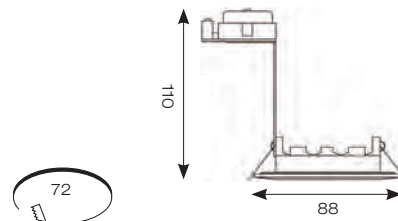

IP65 GU10/MR16 Die-Cast Bathroom Downlight

- IP65 downlight suitable for bathroom use (product supplied less lamp)
- Die-cast aluminium construction
- Supplied with MR16 and GU10 lampholders
- Clear glass

White

Chrome

Satin Chrome

CODE	DESCRIPTION	MAX WATTAGE	CLASS	IP	TRADE
ABD/W	GU10/MR16 - White				£12.85
ABD/CH	GU10/MR16 - Chrome	50W	3 (MR16) or 1 (GU10)	IP65	£13.60
ABD/SC	GU10/MR16 - Satin Chrome				£13.20