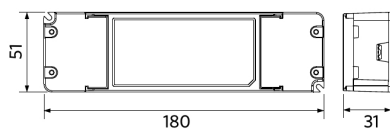

LEDPanelS-E4
Driver DALI