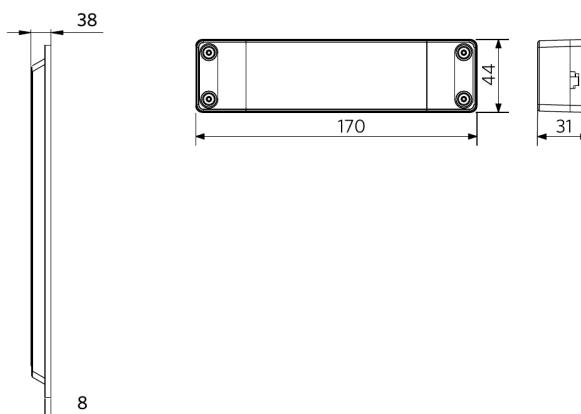

LEDPanelS-E4
Driver On/Off