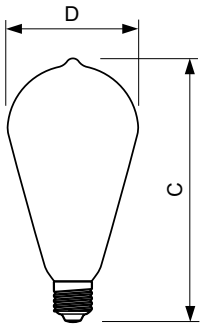

Product data

General Information		Operating and Electrical	
Cap-Base	E27 [E27]	Line Frequency	50 to 60 Hz
Nominal lifetime	15,000 hour(s)	Input Frequency	50 to 60 Hz
Switching Cycle	20,000	Power Consumption	7 W
Lighting Technology	LED	Lamp Current (Nom)	60 mA
Flux measurement reference	Sphere	Wattage Equivalent	60 W
Light Technical		Starting Time (Nom)	0.5 s
Color Code	827 [CCT of 2700K]	Warm-up time to 60% light	0.5 s
Luminous Flux	806 lumen	Power Factor (Fraction)	0.51
Color Designation	Warm White (WW)	Voltage (Nom)	220-240 V
Correlated Color Temperature (Nom)	2700 K	Temperature	
Luminous Efficacy (rated) (Nom)	115.00 lm/W	T-Case Maximum (Nom)	45 °C
Color Consistency	<6	Controls and Dimming	
Color rendering index (CRI)	80	Dimmable	No
LLMF At End Of Nominal Lifetime (Nom)	70 %		

Dimensional drawing

Product	D	C
CorePro LEDBulbND 7-60W E27 ST64 827CL G	64 mm	140 mm

Photometric data

Catalux Proseries 4.5 Philips Lighting B.V. Page 17

Spectral Power Distribution Colour

CorePro Glass LED bulbs