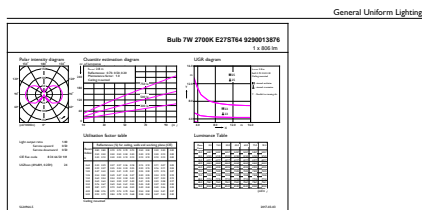

Product data

General Information		Operating and Electrical	
Cap-Base	E27 [E27]	Line Frequency	50 to 60 Hz
Nominal lifetime	15,000 hour(s)	Input Frequency	50 to 60 Hz
Switching Cycle	20,000	Power Consumption	7 W
Lighting Technology	LED	Lamp Current (Nom)	60 mA
Flux measurement reference	Sphere	Wattage Equivalent	60 W
Light Technical		Starting Time (Nom)	0.5 s
Color Code	827 [CCT of 2700K]	Warm-up time to 60% light	0.5 s
Luminous Flux	806 lumen	Power Factor (Fraction)	0.51
Color Designation	Warm White (WW)	Voltage (Nom)	220-240 V
Correlated Color Temperature (Nom)	2700 K	Temperature	
Luminous Efficacy (rated) (Nom)	115.00 lm/W	T-Case Maximum (Nom)	45 °C
Color Consistency	<6	Controls and Dimming	
Color rendering index (CRI)	80	Dimmable	No
LLMF At End Of Nominal Lifetime (Nom)	70 %		

Product Data

Full product code	871951434675800
-------------------	-----------------

Order product name	CorePro LEDBulbND 7-60W E27 ST64 827CL G
Order code	929001387692
Numerator - Quantity Per Pack	1
Numerator - Packs per outer box	10
Material number (12NC)	929001387692
Full product name	CorePro LEDBulbND 7-60W E27 ST64 827CL G
EAN/UPC - Case	8719514346765

Dimensional drawing

Product	D	C
CorePro LEDBulbND 7-60W E27 ST64 827CL G	64 mm	140 mm

Photometric data

Catalux Proseries 4.5 Philips Lighting B.V. Page 17

Spectral Power Distribution Colour

CorePro Glass LED bulbs