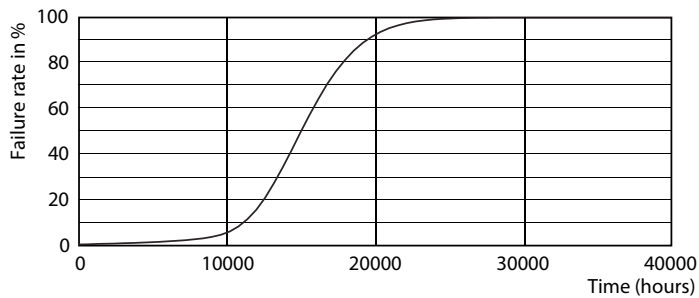

Lifetime

Life Expectancy Diagram - CorePro LEDBulbND 7-60W E27 ST64 827CL G