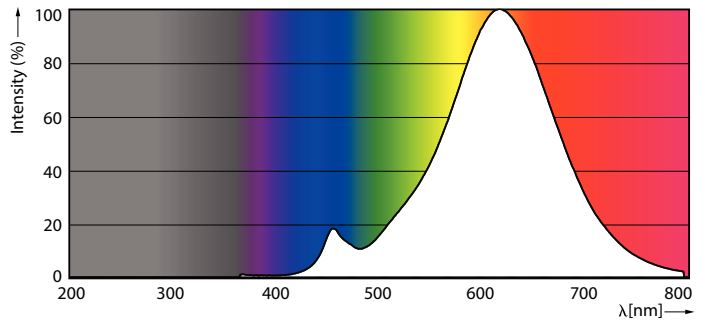

Product data

General Information		Operating and Electrical	
Cap-Base	E27 [E27]	Line Frequency	50 to 60 Hz
Nominal lifetime	15,000 hour(s)	Input Frequency	50 to 60 Hz
Switching Cycle	20,000	Power Consumption	7 W
Lighting Technology	LED	Lamp Current (Nom)	60 mA
Flux measurement reference	Sphere	Wattage Equivalent	60 W
Light Technical		Starting Time (Nom)	0.5 s
Color Code	827 [CCT of 2700K]	Warm-up time to 60% light	0.5 s
Luminous Flux	806 lumen	Power Factor (Fraction)	0.51
Color Designation	Warm White (WW)	Voltage (Nom)	220-240 V
Correlated Color Temperature (Nom)	2700 K	Temperature	
Luminous Efficacy (rated) (Nom)	115.00 lm/W	T-Case Maximum (Nom)	45 °C
Color Consistency	<6	Controls and Dimming	
Color rendering index (CRI)	80	Dimmable	No
LLMF At End Of Nominal Lifetime (Nom)	70 %		

Dimensional drawing

Product	D	C
CorePro LEDBulbND 7-60W E27 ST64 827CL G	64 mm	140 mm

Photometric data

Catalux Proseries 4.5 Philips Lighting B.V. Page 17

Spectral Power Distribution Colour

CorePro Glass LED bulbs