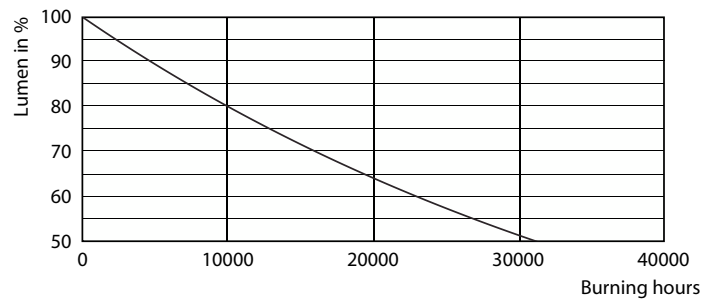

Product data

General Information		Operating and Electrical	
Cap-Base	E27 [E27]	Line Frequency	50 to 60 Hz
Nominal lifetime	15,000 hour(s)	Input Frequency	50 to 60 Hz
Switching Cycle	20,000	Power Consumption	7 W
Lighting Technology	LED	Lamp Current (Nom)	60 mA
Flux measurement reference	Sphere	Wattage Equivalent	60 W
Light Technical		Starting Time (Nom)	0.5 s
Color Code	827 [CCT of 2700K]	Warm-up time to 60% light	0.5 s
Luminous Flux	806 lumen	Power Factor (Fraction)	0.51
Color Designation	Warm White (WW)	Voltage (Nom)	220-240 V
Correlated Color Temperature (Nom)	2700 K	Temperature	
Luminous Efficacy (rated) (Nom)	115.00 lm/W	T-Case Maximum (Nom)	45 °C
Color Consistency	<6	Controls and Dimming	
Color rendering index (CRI)	80	Dimmable	No
LLMF At End Of Nominal Lifetime (Nom)	70 %		

Dimensional drawing

Product	D	C
CorePro LEDBulbND 7-60W E27 ST64 827CL G	64 mm	140 mm

Photometric data

Catalux Proseries 4.5 Philips Lighting B.V. Page 17

Spectral Power Distribution Colour

CorePro Glass LED bulbs

Photometric data

Light Distribution Diagram - CorePro LEDBulbND 7-60W E27 ST64 827CL G

Lifetime

Life Expectancy Diagram - CorePro LEDBulbND 7-60W E27 ST64 827CL G

Lumen Maintenance Diagram - CorePro LEDBulbND 7-60W E27 ST64 827CL G