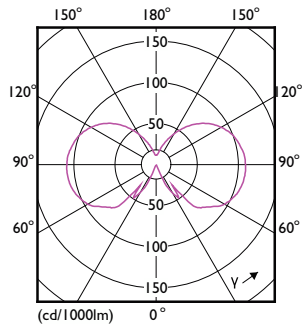

CorePro Glass LED bulbs

Photometric data

Light Distribution Diagram - CorePro LEDBulbND 7-60W E27 ST64 827CL G