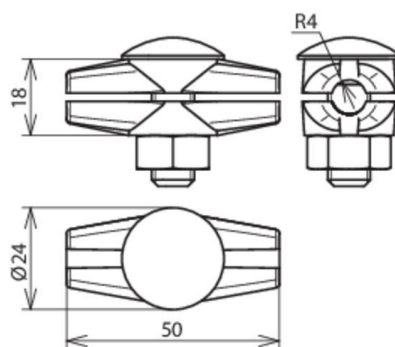

### ESV 8 RG (309 087)

Figure without obligation

Arrangement:

Type	ESV 8 RG
Part No.	309 087
Material of clamp	Gunmetal
Clamping range Rd	8 mm
Screw	⬆ M10 x 35 mm
Material of screw / nut	StSt
Lightning current carrying capability (10/350 µs)	100 kA <sup>*)</sup>
Standard	EN 62561-1
Weight	99 g
Customs tariff number	85389099
GTIN	4013364024243
PU	50 Stk