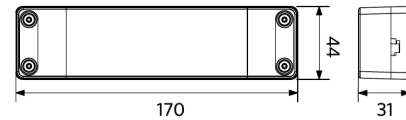

LEDPanelS-P6
Driver On/Off