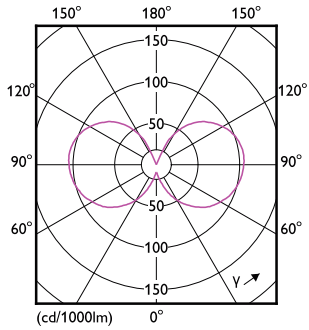

CorePro GLASS LED candles and lusters

Photometric data

Light Distribution Diagram - CorePro LEDCandleND4.3-40W E14 840B35CLG