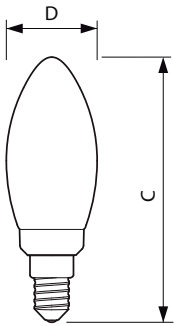

## Mechanical and Housing

Bulb Finish	Clear
Bulb Shape	B35 [B 35mm]

## Dimensional drawing

Product	D	C
CorePro LEDCandleND4.3-40W E14 840B35CLG	35 mm	97 mm