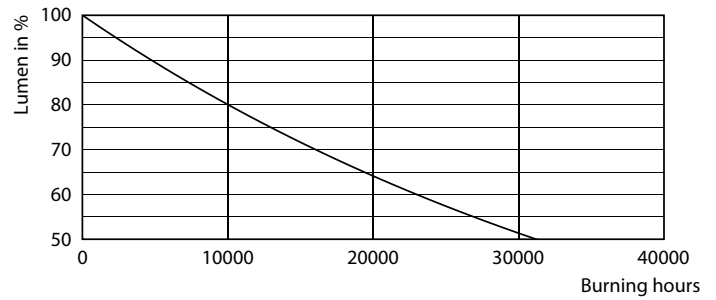

Lumen Maintenance Diagram - CorePro LEDCandleND4.3-40W E14 840B35CLG