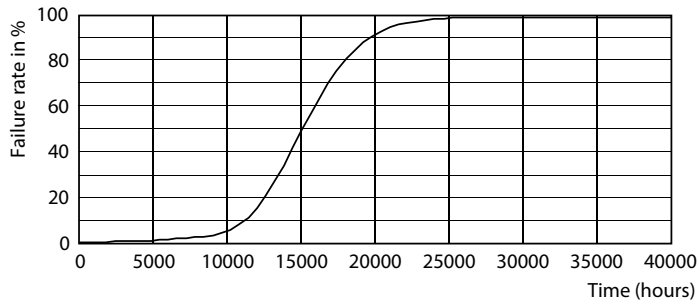

Lifetime

Life Expectancy Diagram - CorePro LEDCandleND4.3-40W E14 840B35CLG