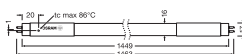

Light technical data

Beam angle	190 °
Warm-up time (60 %)	< 2.00 s
Starting time	< 0.5 s

Dimensions & Weight

Overall length	1463.00 mm
----------------	------------

Diameter	17.00 mm
Maximum diameter	17 mm
Product weight	192.00 g