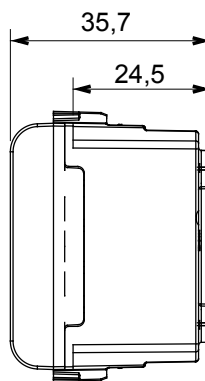

Product Data Sheet

GW12451

CHORUSMART - Domestic range

Wide range of control devices, sockets for power supply (conforming to national and international standards) signal pick-up, climate control, comfort management, technical alarm signalling and emergency lighting management. The ChoruSmart modular devices are available in five colours, glossy white, satin white, natural beige, satin black and lacquered titanium and in various sizes from 1/2, 1, 2 and 3 modules. Thanks to the mounting supports for rectangular, square and round boxes, endless combinations can be created with the ChoruSmart range of plates.

Category	SELV socket	Description	2P - 6A - 24V
Colour	Satin black	For plug pins	Ø 3 mm
No. modules	1	Electrocod	0131
Material	Technopolymer		

DIMENSIONAL

STANDARDS/APPROVALS