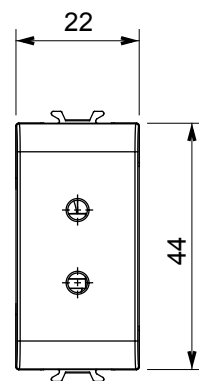

Product Data Sheet

GW12451

CHORUSMART - Domestic range

Wide range of control devices, sockets for power supply (conforming to national and international standards) signal pick-up, climate control, comfort management, technical alarm signalling and emergency lighting management. The ChoruSmart modular devices are available in five colours, glossy white, satin white, natural beige, satin black and lacquered titanium and in various sizes from 1/2, 1, 2 and 3 modules. Thanks to the mounting supports for rectangular, square and round boxes, endless combinations can be created with the ChoruSmart range of plates.

Category	SELV socket	Description	2P - 6A - 24V
Colour	Satin black	For plug pins	Ø 3 mm
No. modules	1	Electrocod	0131
Material	Technopolymer		

DIMENSIONAL

STANDARDS/APPROVALS