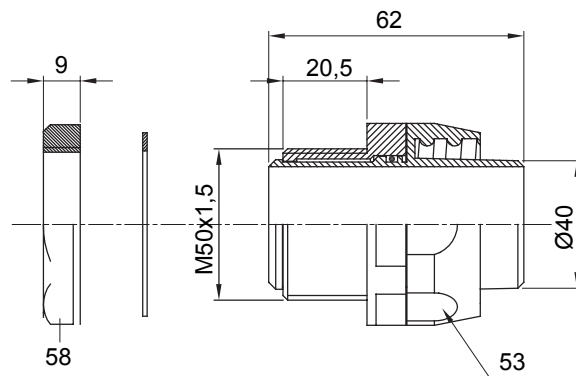

Product Data Sheet

DX54040

DF Range

Straight and revolving coupling device for sheath with IP54 protection degree.

Colour	Grey RAL 7035	IP degree	IP54
ISO pitch	M 50x1.5	Sheath Ø (mm)	40
Type of pitch	M50	Type	Revolving
Electrocod	210		

DIMENSIONAL

TECHNICAL SYMBOLOGY

IP

IP54

STANDARDS/APPROVALS