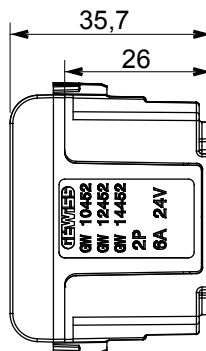

Product Data Sheet

GW13452

CHORUSMART - domestic range

Wide range of control devices, sockets for power supply (conforming to national and international standards) signal pick-up, climate control, comfort management, technical alarm signalling and emergency lighting management. The ChoruSmart modular devices are available in five colours, glossy white, satin white, natural beige, satin black and lacquered titanium and in various sizes from 1/2, 1, 2 and 3 modules. Thanks to the mounting supports for rectangular, square and round boxes, endless combinations can be created with the ChoruSmart range of plates.

Category	SELV socket	Description	2P - 6A - 24V polarised
Colour	Natural satin beige	For plug pins	Flat
No. modules	1	Electrocod	0131
Material	Technopolymer		

DIMENSIONAL

STANDARDS/APPROVALS