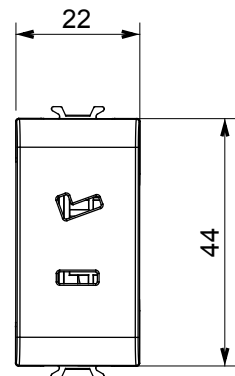

Product Data Sheet

GW13452

CHORUSMART - domestic range

Wide range of control devices, sockets for power supply (conforming to national and international standards) signal pick-up, climate control, comfort management, technical alarm signalling and emergency lighting management. The ChoruSmart modular devices are available in five colours, glossy white, satin white, natural beige, satin black and lacquered titanium and in various sizes from 1/2, 1, 2 and 3 modules. Thanks to the mounting supports for rectangular, square and round boxes, endless combinations can be created with the ChoruSmart range of plates.

Category	SELV socket	Description	2P - 6A - 24V polarised
Colour	Natural satin beige	For plug pins	Flat
No. modules	1	Electrocod	0131
Material	Technopolymer		

DIMENSIONAL

STANDARDS/APPROVALS