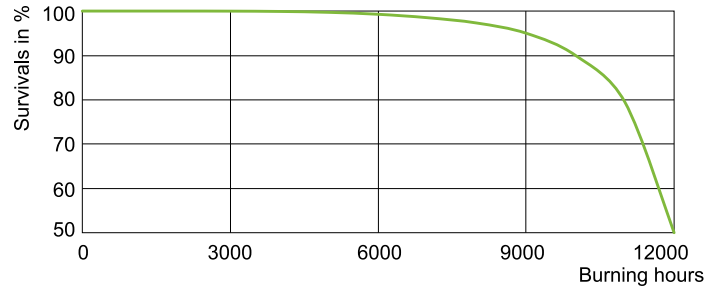

MASTERC colour CDM-TC

Lifetime

Lumen Maintenance Diagram - MASTER CDM-TC 70W/830 G8.5 1CT/12

Life Expectancy Diagram - MASTER CDM-TC 70W/830 G8.5 1CT/12