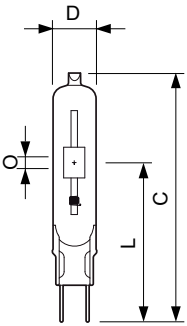

### Product data

Operating and Electrical		Chromaticity Coordinate X (Nom)		0.434
Power Consumption	73.2 W	Chromaticity Coordinate Y (Nom)		0.398
Voltage (Nom)	83 V	Correlated Color Temperature (Nom)		3000 K
Voltage (Nom)	83 V	Luminous Efficacy (rated) (Nom)		86 lm/W
General Information		Color rendering index (CRI)		83
Cap-Base	G8.5 [G8.5]	Controls and Dimming		
Operating Position	UNIVERSAL [Any or Universal (U)]	Dimmable	No	
Flux measurement reference	Sphere	Mechanical and Housing		
Light Technical		Bulb Finish	Clear	
Color Code	830 [CCT of 3000K]	Bulb Material	UV-Block Quartz	
Luminous Flux	6,300 lumen	Bulb Shape	T14 [T 14 mm]	
Color Designation	Warm White (WW)			

## Product Data

Full product code	871150020167615
Order product name	MASTERC CDM-TC 70W/830 G8.5 1CT/12

Order code	928086505131
Numerator - Quantity Per Pack	1
Numerator - Packs per outer box	12
Material number (12NC)	928086505131
Full product name	MASTERC CDM-TC 70W/830 G8.5 1CT/12
EAN/UPC - Case	8711500201683

## Dimensional drawing

Product	D (max)	D	O	L (min)	L (max)	L	C (max)
MASTERC CDM-TC 70W/830 G8.5 1CT/12	15 mm	0.5 inch	7 mm	51 mm	53 mm	52 mm	85 mm