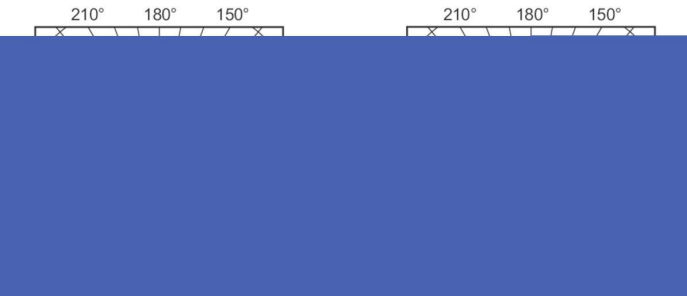

### Product data

Operating and Electrical		Chromaticity Coordinate X (Nom)		0.434
Power Consumption	73.2 W	Chromaticity Coordinate Y (Nom)		0.398
Voltage (Nom)	83 V	Correlated Color Temperature (Nom)		3000 K
Voltage (Nom)	83 V	Luminous Efficacy (rated) (Nom)		86 lm/W
General Information		Color rendering index (CRI)		83
Cap-Base	G8.5 [G8.5]	Controls and Dimming		
Operating Position	UNIVERSAL [Any or Universal (U)]	Dimmable	No	
Flux measurement reference	Sphere	Mechanical and Housing		
Light Technical		Bulb Finish	Clear	
Color Code	830 [CCT of 3000K]	Bulb Material	UV-Block Quartz	
Luminous Flux	6,300 lumen	Bulb Shape	T14 [T 14 mm]	
Color Designation	Warm White (WW)			

## Dimensional drawing

Product	D (max)	D	O	L (min)	L (max)	L	C (max)
MASTERC CDM-TC 70W/830 G8.5 1CT/12	15 mm	0.5 inch	7 mm	51 mm	53 mm	52 mm	85 mm

## Photometric data

Light Distribution Diagram - MASTERC CDM-TC 70W/830 G8.5 1CT/12

Spectral Power Distribution Colour - MASTERC CDM-TC 70W/830 G8.5 1CT/12