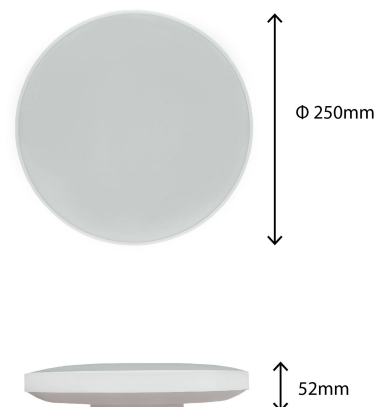

NYMPHEA BLACK & WHITE

SLI031034WW_PW

See
more

Plafond NYMPHEA BLACK & WHITE, with a power of 18 W, high light efficacy 108 lm/W. It has a high IP54 rating, making it ideal for use in rooms with high humidity. It shines with a warm light (3000K), which promotes relaxation and rest, making the illuminated room cosier. Designed for surface mounting. The product is certified by the National Institute of Hygiene, so it can be used in rooms with high hygienic requirements.

IP54

Power	18 W	Voltage	230 V
Luminous flux*	1950 lm (360°)	Colour temperature	3000 K
Colour of light	WW	Beam angle	115 °
Degree of protection (IP)	IP54		

Technical data

Code	SLI031034WW_PW
Power	18 W
Nominal current	125 mA
Voltage	230 V
Energy consumption	18 kWh/1000h
Frequency	50HZ Hz
Protection class	II
Power supply included	+
Power factor	0.6
Useful luminous flux*	1950 lm (360°)
Luminous flux**	1150 lm (360°)
Lamp efficacy	108 lm/W
Luminous intensity	760 cd
Colour temperature	3000 K
Colour of light	WW
Beam angle	115 °
RA	>80
Light source included	+
Uniformity of color SDCM max	5
Dimmable	No
Working temperature range	-20 +40 °
Lifespan	17000 h
Housing material	Plastic
Degree of protection (IP)	IP54
Colour	White
Dimension (AxBxC)	250x52 mm
For use	Inside
Assembly method	On the ceiling
Application	Inside
Made in	PRC