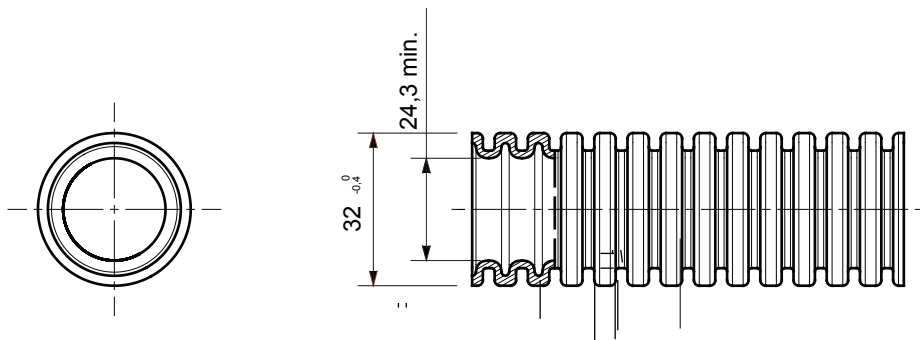

## DX20432R

FK Range

Pliable protective conduit system ICTA range, made of PP: classification 3422, available in seven diameters, from 16 to 63 mm, with or without cable puller and in four different colour to allow the identification of the various electrical lines. Suitable for electrical system and/or data transmission. Suitable for flush-mounting installation in concrete, plasterboard walls and floating floors. Certified Halogen Free in compliance with EN 60754-2 and suitable for hollow walls for instance in public areas (theatres, schools and cinemas...). The pallets of ICTA conduits are packed in white stretch film to prevent direct exposure of the products to UV rays and greater weather resistance.

Colour	Dark grey	Material	PP self-extinguishing
Type	without cable puller	Conduits Ø (mm)	32
Glow Wire Test	850 °C	Type of material	Halogen free in compliance with EN 60754-2 e Low smoke in compliance with EN 61034-2
Electrocod	2111	Resistance to compression	3 (Medium - 750 N)
Resistance to impact	4 (Heavy - 6 J)	Resistance to bending	3 (Pliable - self recovering)
Electrical characteristics	2 (With electrical insulating characteristics)	Protection against ingress of solid objects without accessories	0
Protection against ingress of water	0	Resistance against corrosion	PP naturally resistant to corrosion
Fire resistance	1 (Non-flame propagating)	Insulation resistance	100 MΩ a 500V for 1 minute
Protection against ingress of solid objects with GF coupling	4	Dielectric rigidity	2000 V a 50 Hz for 15 minutes
Standard	EN 61386-1 EN 61386-22	Classification	3422

### DIMENSIONAL

### TECHNICAL SYMBOLOGY

**GWT**

850 °C

EN 61034-2  
EN 60754-2