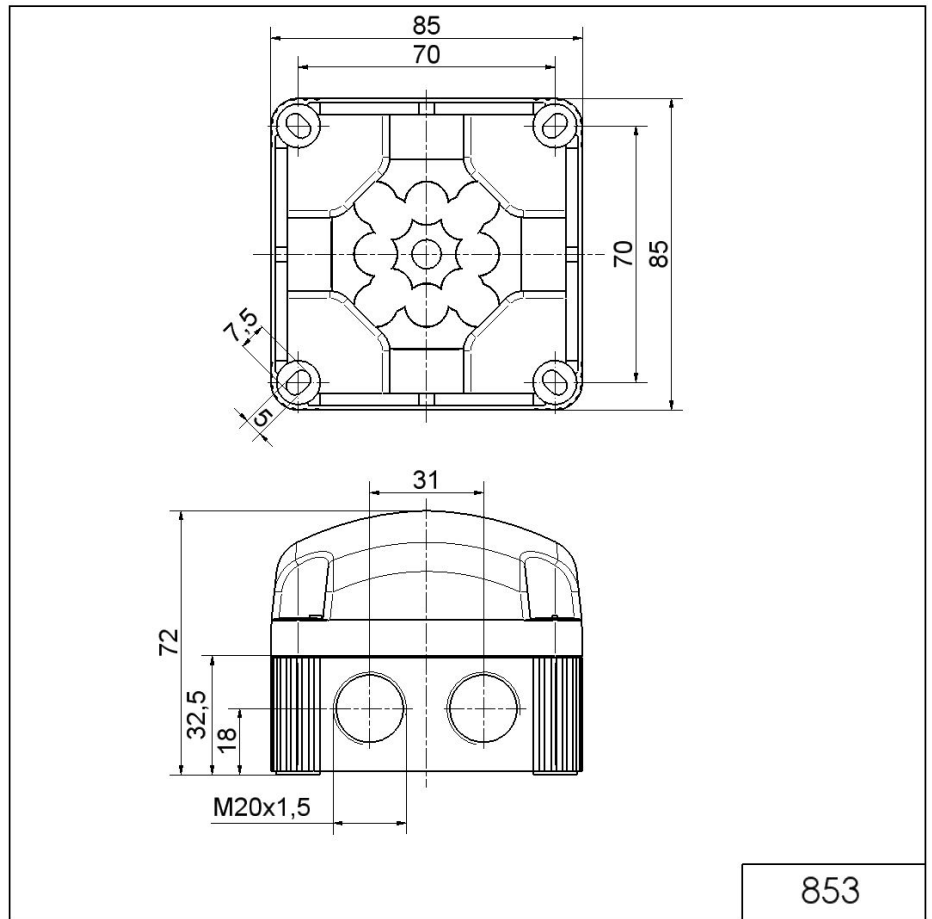

FlexSQUARE / LED Permanent Beacon 853

LED Perm. Beacon BWM 24VDC RD

DRAWING

! For additional installation and mounting information, refer to the appropriate user guide at www.werma.com. This printed copy is for information only and is subject to alteration.