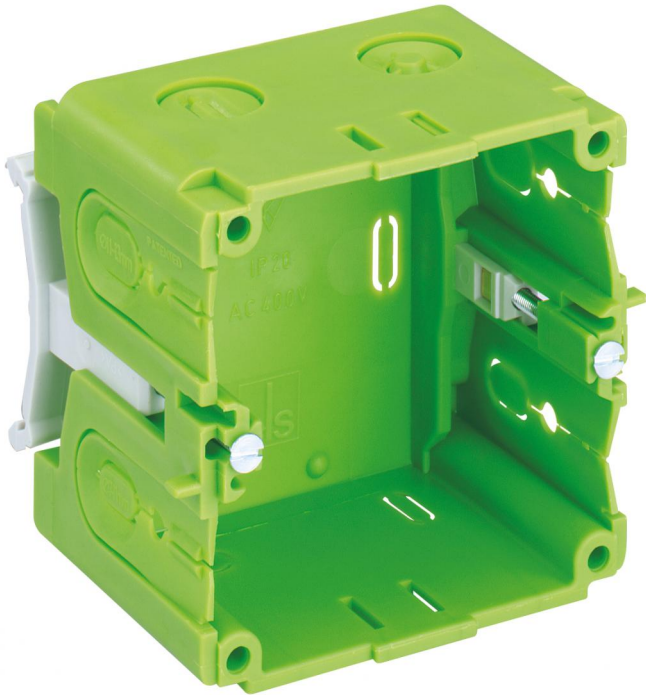

Channel installation box

KD 1 70/52 K2 gn

KD 1 70/52 K2 gn

Channel installation box

Productnumber: 37005201

Dimensions: 71 x 71 x 56 mm

Channel installation box, Rated insulation voltage:
400V AC, certified according to VDE (DIN EN
50085-1 (VDE 0604-1))

**for installation in Gewiss wall trunking/device
installation ducts**

Technical Data

electrical characteristics

Rated insulation voltage AC:	400 V
------------------------------	-------

Colours

Cover colour:	green
---------------	-------

Dimensions

Width:	71 mm
--------	-------

Length:	71 mm
---------	-------

Height:	56 mm
---------	-------

Material characteristics

Industry quality:	no
-------------------	----

Halogen free:	no
---------------	----

Max. ambient temperature:	40 °C
---------------------------	-------

24h ambient temperature:	35 °C
--------------------------	-------

Material

Base unit material:	Polypropylene
---------------------	---------------