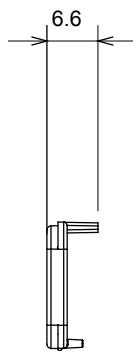

DIMENSIONAL