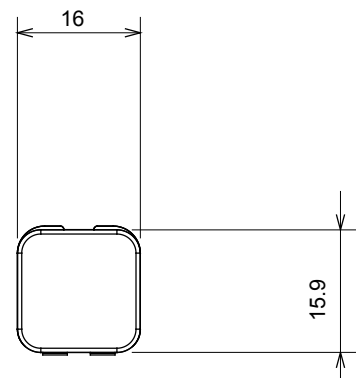

Product Data Sheet

GW10548

CHORUSMART - Domestic range

Wide range of control devices, sockets for power supply (conforming to national and international standards) signal pick-up, climate control, comfort management, technical alarm signalling and emergency lighting management. The ChoruSmart modular devices are available in five colours, glossy white, satin white, natural beige, satin black and lacquered titanium and in various sizes from 1/2, 1, 2 and 3 modules. Thanks to the mounting supports for rectangular, square and round boxes, endless combinations can be created with the ChoruSmart range of plates.

Category	Interchangeable diffuser	Type	Interchangeable
Colour	Green	Description	Diffusers
Standard	EN 60669-1	Thermo-pressure with ball	125 °C
Glow Wire Test	850 °C	Symbol	Green
Material	Technopolymer	Electrocod	0130

DIMENSIONAL

TECHNICAL SYMBOLOGY

STANDARDS/APPROVALS