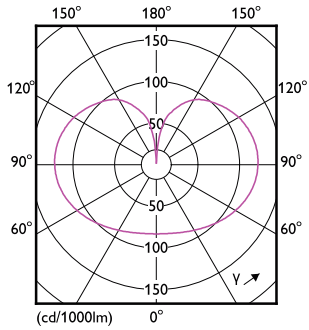

Dimensional drawing

Product	D	C
LED cla 120W G120 E27 WW FR ND RFSRT4	124 mm	177 mm

Photometric data

© Philips Lighting B.V. Philips Lighting B.V. Page 11

Spectral Power Distribution Colour - LED cla 120W G120 E27 WW FR ND RFSRT4

Classic filament LEDbulbs

Photometric data

Light Distribution Diagram - LED cla 120W G120 E27 WW FR ND RFSRT4

Lifetime

Life Expectancy Diagram - LED cla 120W G120 E27 WW FR ND RFSRT4

Lumen Maintenance Diagram - LED cla 120W G120 E27 WW FR ND RFSRT4