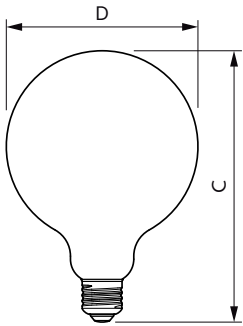

Classic filament LEDbulbs

Bulb Shape	G120 [G 120mm]
Approval and Application	
Energy Consumption kWh/1000 h	13 kWh
EPREL Registration Number	374,860
EU RoHS compliant	Yes
Product Data	
Full product code	871869976481400

Order product name	LED cla 120W G120 E27 WW FR ND RFSRT4
Order code	929002372101
Numerator - Quantity Per Pack	1
Numerator - Packs per outer box	4
Material number (12NC)	929002372101
Full product name	LED cla 120W G120 E27 WW FR ND RFSRT4
EAN/UPC - Case	8718699764821

Dimensional drawing

Product	D	C
LED cla 120W G120 E27 WW FR ND RFSRT4	124 mm	177 mm