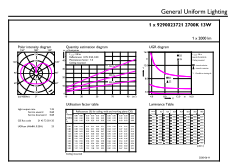

Photometric data

Spectral Power Distribution Colour - LED cla 120W G120 E27 WW FR ND RFSRT4