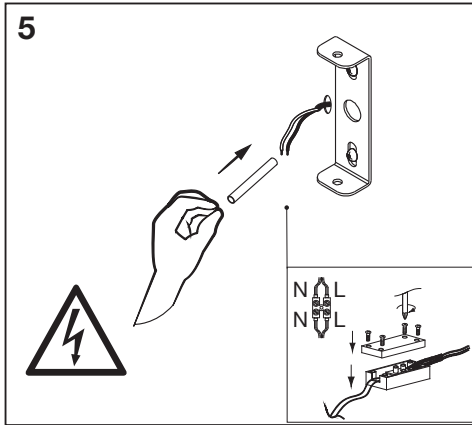

OFF OFF OFF OFF OFF

↑ ON

↓ OFF

2

3

4

	EAN	n			ENERGY * X =
SMART WIFI ORBISW CROSS 309X106TWBK	4058075573949	2	AC36064		E
SMART WIFI ORBISW CROSS 309X106TWWT	4058075573994	2	AC36065		E
SMART WIFI ORBISW TWIST 230X127TWBK	4058075574090	2	AC36068		E
SMART WIFI ORBISW TWIST 230X127TWWT	4058075574151	2	AC36069		E
SMART WIFI ORBISW CYLDRO 200X127TWWT	4058075574175	2	AC36070		E
SMART WIFI ORBISW CYLDRO 200X127TWBK	4058075574212	2	AC36071		E