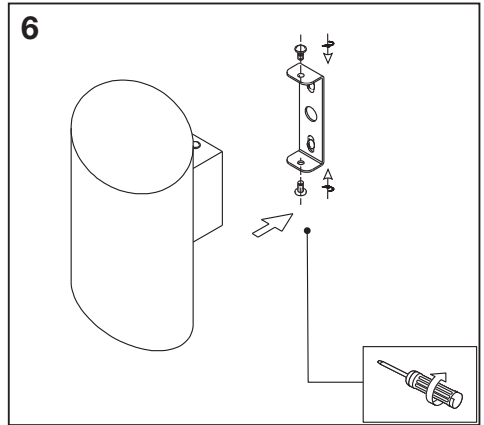

	L	W	H	 g
4058075573949	106	200	309	820
4058075573994	106	200	309	820
4058075574090	127	95	230	590

	L	W	H	 g
4058075574151	127	95	230	590
4058075574175	127	95	200	560
4058075574212	127	95	200	560

1

ON ON ON ON ON

OFF OFF OFF OFF OFF

↑ ON

↓ OFF

2

3

4

	EAN	n			ENERGY * X =
SMART WIFI ORBISW CROSS 309X106TWBK	4058075573949	2	AC36064		E
SMART WIFI ORBISW CROSS 309X106TWWT	4058075573994	2	AC36065		E
SMART WIFI ORBISW TWIST 230X127TWBK	4058075574090	2	AC36068		E
SMART WIFI ORBISW TWIST 230X127TWWT	4058075574151	2	AC36069		E
SMART WIFI ORBISW CYLDRO 200X127TWWT	4058075574175	2	AC36070		E
SMART WIFI ORBISW CYLDRO 200X127TWBK	4058075574212	2	AC36071		E