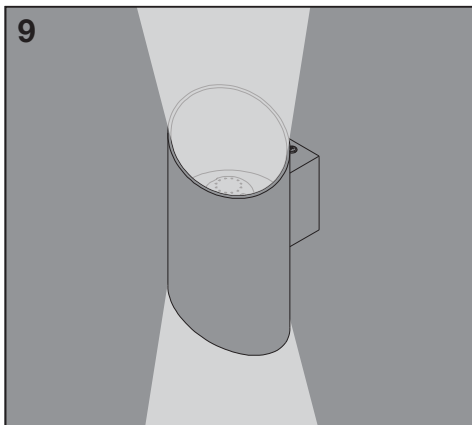

	L	W	H	 g
4058075573949	106	200	309	820
4058075573994	106	200	309	820
4058075574090	127	95	230	590

	L	W	H	 g
4058075574151	127	95	230	590
4058075574175	127	95	200	560
4058075574212	127	95	200	560

1

ON ON ON ON ON

OFF OFF OFF OFF OFF

↑ ON

↓ OFF

2

3

4

	EAN	n			ENERGY * X =
SMART WIFI ORBISW CROSS 309X106TWBK	4058075573949	2	AC36064		E
SMART WIFI ORBISW CROSS 309X106TWWT	4058075573994	2	AC36065		E
SMART WIFI ORBISW TWIST 230X127TWBK	4058075574090	2	AC36068		E
SMART WIFI ORBISW TWIST 230X127TWWT	4058075574151	2	AC36069		E
SMART WIFI ORBISW CYLDRO 200X127TWWT	4058075574175	2	AC36070		E
SMART WIFI ORBISW CYLDRO 200X127TWBK	4058075574212	2	AC36071		E