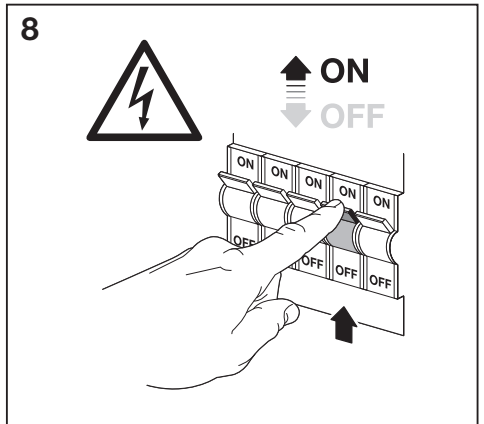

OFF OFF OFF OFF OFF

↑ ON

↓ OFF

2

3

4

	EAN	n			ENERGY * X =
SMART WIFI ORBISW CROSS 309X106TWBK	4058075573949	2	AC36064		E
SMART WIFI ORBISW CROSS 309X106TWWT	4058075573994	2	AC36065		E
SMART WIFI ORBISW TWIST 230X127TWBK	4058075574090	2	AC36068		E
SMART WIFI ORBISW TWIST 230X127TWWT	4058075574151	2	AC36069		E
SMART WIFI ORBISW CYLDRO 200X127TWWT	4058075574175	2	AC36070		E
SMART WIFI ORBISW CYLDRO 200X127TWBK	4058075574212	2	AC36071		E