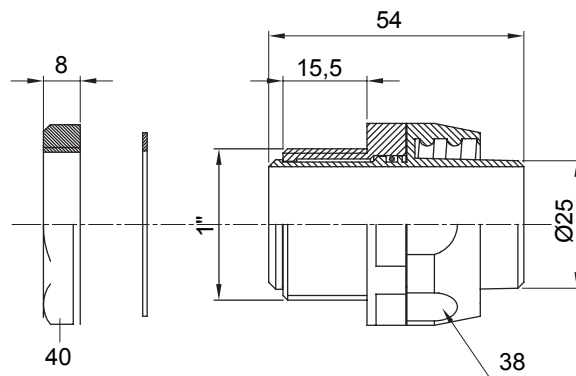

Product Data Sheet

DX54325

DF Range

Straight and revolving coupling device for sheath with IP54 protection degree.

Colour	Black RAL 9005	IP degree	IP54
GAS pitch	1"	Sheath Ø (mm)	25
Type	Revolving	Electrocod	210

DIMENSIONAL

TECHNICAL SYMBOLOGY

IP

IP54

STANDARDS/APPROVALS