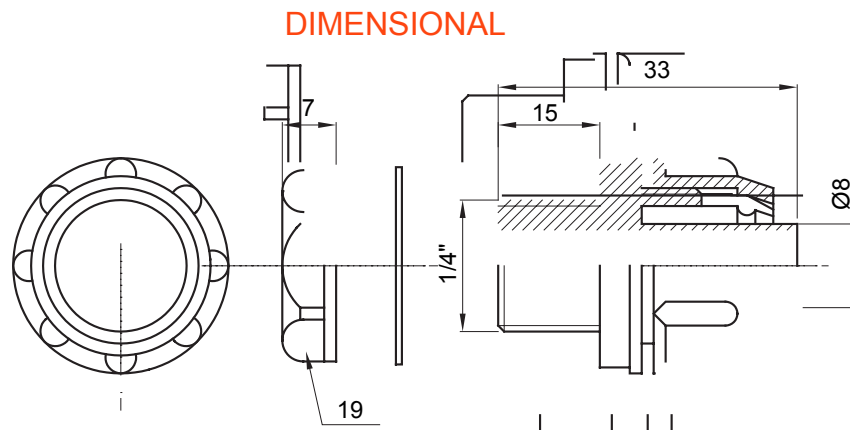

Product Data Sheet

DX56208

DF Range

Straight and revolving coupling device for sheath with IP54 protection degree.

Colour	Grey RAL 7035	IP degree	IP54
GAS pitch	1/4"	Sheath Ø (mm)	8
Type	Fixed	Electrocod	210