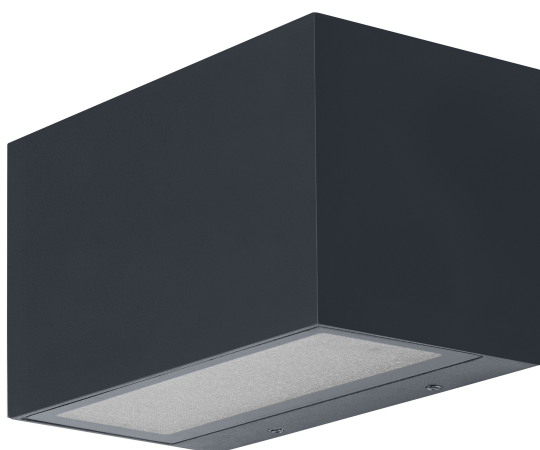

PRODUCT DATASHEET

SMART+ Wifi Brick Wall Wide UpDown RGB + W

Smart+ Brick Multicolor | Luminaire with WIFI technology

Areas of application

- General illumination
- Gardens
- Patios, balconies

Product benefits

- Easy and quick installation
- Colorful garden lighting with smart and intelligent control options

Product features

- Controllable via LEDVANCE SMART+ App (with minimum Android 8.0 or iOS 14.0)
- Controllable via voice control available: Google Assistant or Amazon Alexa
- RGB color control, approx. 16 million color options adjustable
- Dimmable
- Color temperature: 3,000 K (Warm White)
- Network protocol: WiFi
- Type of protection: IP44