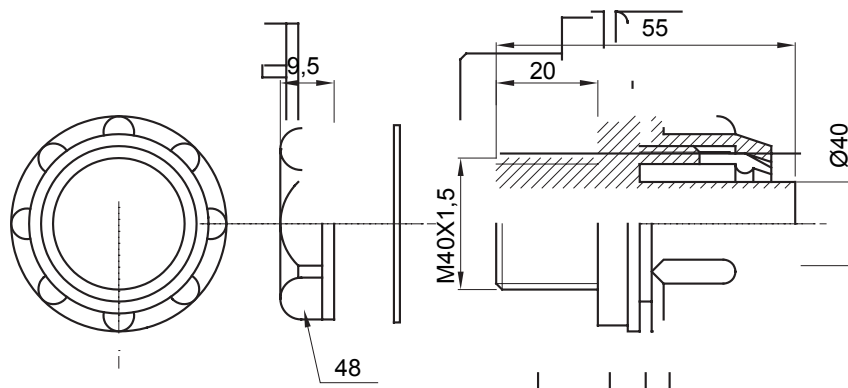

Straight and revolving coupling device for sheath with IP54 protection degree.

Colour	Grey RAL 7035	IP degree	IP54
ISO pitch	M40x1.5	Sheath Ø (mm)	40
Type	Fixed	Electrocod	210

### DIMENSIONAL