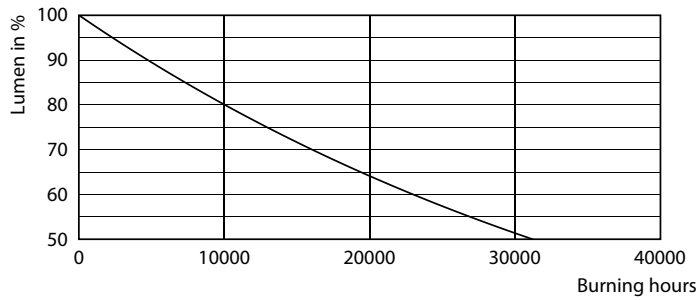

Lifetime

Lumen Maintenance Diagram - CorePro LEDLusterND6.5-60W P45 E14840CLG