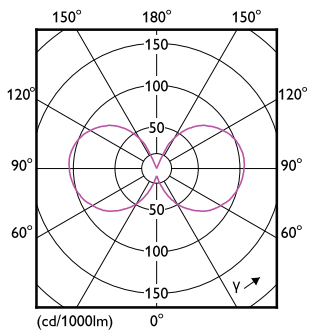

Photometric data

Light Distribution Diagram - CorePro LEDLusterND6.5-60W P45 E14840CLG