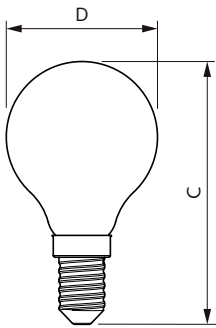

## Dimensional drawing

Product	D	C
CorePro LEDLusterND6.5-60W P45 E14840CLG	45 mm	80 mm