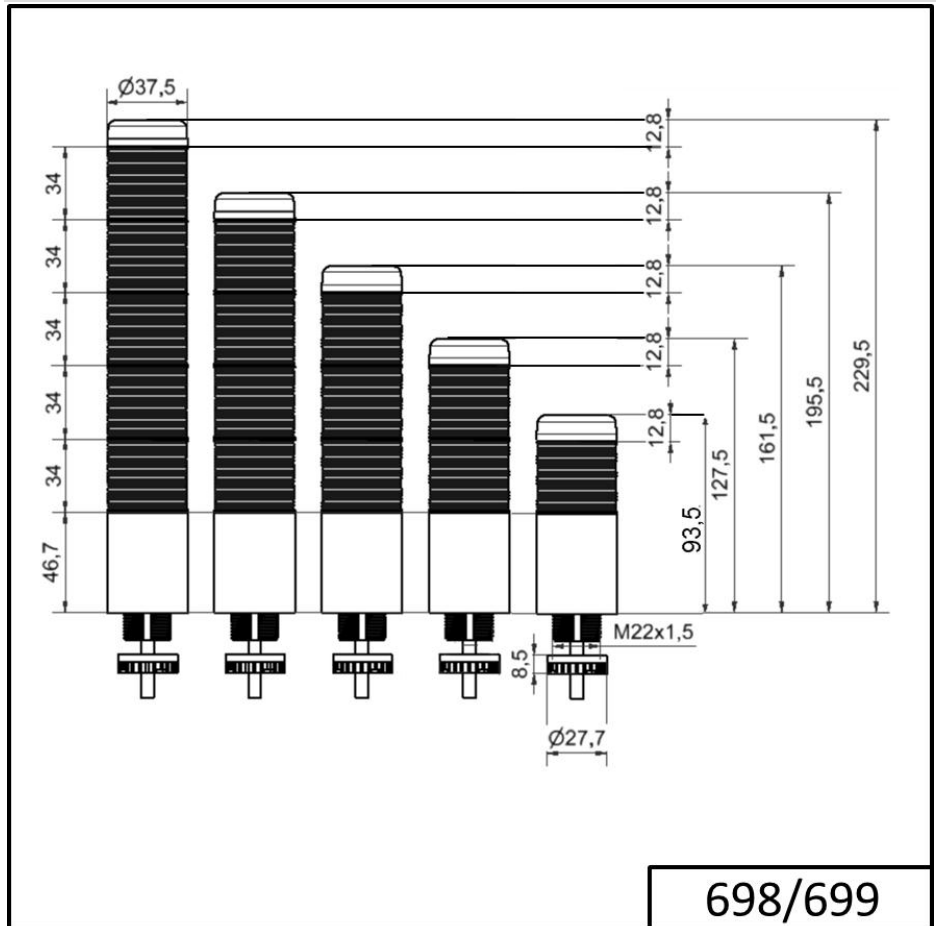

Completely pre-assembled Signal Towers / KOMPAKT 37
K37cl sr cable EM Pulse tone 24VAC/DC BU

DRAWING

! For additional installation and mounting information, refer to the appropriate user guide at www.werma.com. This printed copy is for information only and is subject to alteration.