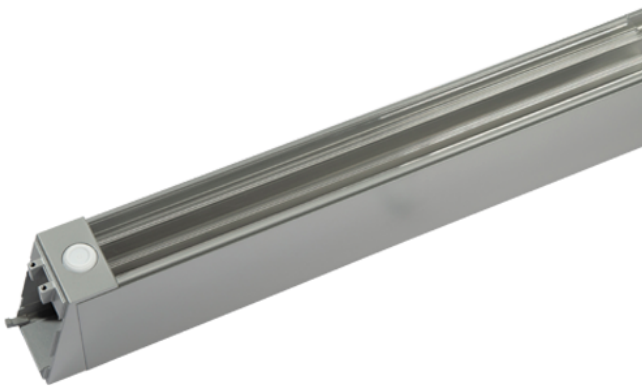

AOTEVLED1500

Otto EVO CCT Twin 1500mm Infill Aluminium

Compatible with Otto Evo LED CCT Suspended Linear

Technical Specifications:

Colour / Finish | [Aluminium]

Material | [Aluminium]

Mounting Option | [Suspended]

Internal / External | Internal

Length | 1,500

Width | 61

Height | 100

Technical Data - ETIM - Light technical accessories for luminaires (EC002558)

Type of accessory Other

Colour Aluminium

Datasheet generated from <https://onetimepim.com> last updated Friday, February 16, 2024 8:39:50 PM