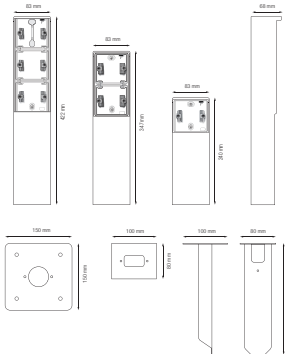

Faster and easier installation:

- all connections terminals are located at the top of the base:
 - to ensure all wires can be cut and stripped at the same length
 - to guarantee more space under the mechanism, so you can easily fold the wires and place the mechanism in the flush-mounting box without the wiring pushing it back up.

Technical data

Splashproof garden post with threefold socket outlet, side earthing and spike, grey. Handmade product: small deviations in form may occur

- Function: – wall socket outlet
 - contact buses with a large contact surface that do not rest on the base in order to be connected
- Maximum MCB rating: 16 A (1.5 mm²) / 20 A (2.5 mm²) (limited by national installation rules)
- Number of mechanisms: 3
- Protection degree: IP55 for the combination of a socket outlet and a splashproof mounting box
- Impact resistance: The combination of a Hydro mechanism and a flush- or surface-mounting box has an impact resistance of IK07 with a minimum temperature of -25 °C and a maximum temperature of 55 °C
- Colour: The base material is coloured light grey in mass (approximately NCS S 1502 - B, RAL 7035)
- Dimensions (HxWxD): 422 x 83 x 68 mm
- Certification marks: KEMA, ÖVE, SEMKO
- Marking: CE

niko

- Material housing: stainless steel

$\frac{h}{3} \leq \frac{16 A}{250 Vac}$ **CE**

Dimensions

Wiring diagram