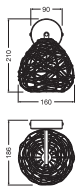

### Product features

- Housing material: paper
- Textile cable

### Dimensions & Weight

Length	160.00 mm
Width	186.00 mm
Height	210.00 mm
Product weight	350.00 g

DECOR PAPER DROP WALL  
1XE27