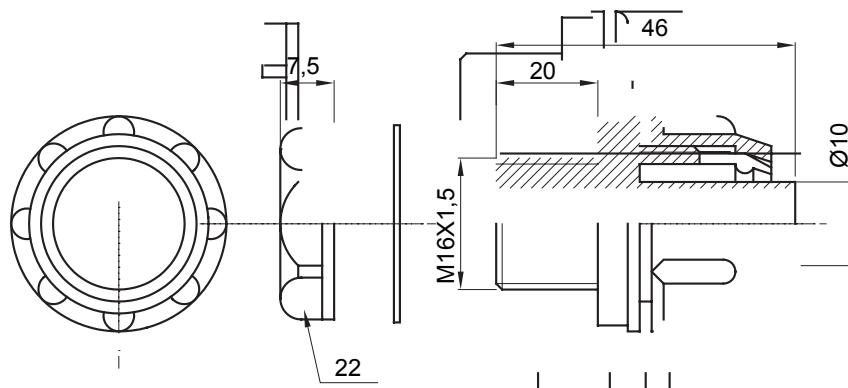

Product Data Sheet

DX56010

DF Range

Straight and revolving coupling device for sheath with IP54 protection degree.

Colour	Grey RAL 7035	IP degree	IP54
ISO pitch	M16x1.5	Sheath Ø (mm)	10
Type	Fixed	Electrocod	210

DIMENSIONAL

TECHNICAL SYMBOLOGY

IP

IP54

STANDARDS/APPROVALS