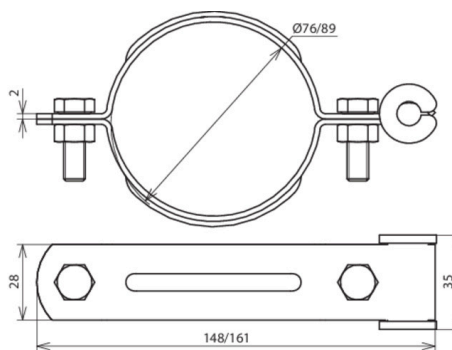

## LH KD 8.10 D76 STTZN (425 076)

Figure without obligation

Type	LH KD 8.10 D76 STTZN
Part No.	425 076
Clamping range Ø pipe	76 mm
Material	St/tZn
Conductor support Rd	8-10 mm
Conductor routing	fixed
Screw	🔩 M8 x 20 mm
Material of screw / nut	StSt
Weight	208 g
Customs tariff number	85389099
GTIN	4013364022683
PU	50 Stk