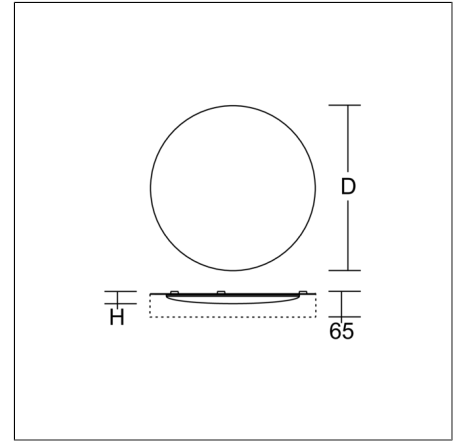

FLATLINER SLIM

312285.002 | Fabric lampshade luminaires

Ceiling luminaires
4051859272991
D 496, H 34

Ceiling mounting
white

Decorative ceiling luminaire for interior decoration. Base luminaire prepared for the installation of fabric lampshade. Base: metal, white, powder-coated. Modular design: with the basic luminaire, a cylindrical fabric lampshade with a polycarbonate satin-finish diffuser must always be ordered separately. Fabric lampshade and diffuser can be assembled without the use of tools.

Product specifications

Diameter D	496 mm
Height H	34 mm
Weight	2.31 kg
Light source	LED
Colour temperature	3000 K
Rated luminous flux	2300 lm
System power	29 W
System efficiency	79 lm/W
Glare evaluation UGR (4H 8H)	20
Beam angle	down 117° up 180°
Rated life	50000 h (L80/B10)
Colour rendering index (CRI)	83
Colour tolerance	3
Photobiological safety according to EN 62471	Risk group 1
Driver	Converter, dimmable
Control	Phase cut-off/cut-on
Voltage	220 - 240 V / 50 - 60 Hz
Luminaires on B10A fuse	53
Luminaires on B16A fuse	85
Luminaires on C10A fuse	53
Luminaires on C16A fuse	85
Inrush current / Inrush current duration	0.2 A
CIE Flux Code / CEN Flux Code	45 76 94 95 100
Type of protection	IP 20
Protection class	I
Filament test	850°C - 30 seconds
Ambient temperature	25 °C
Conformity mark	CE, EAC