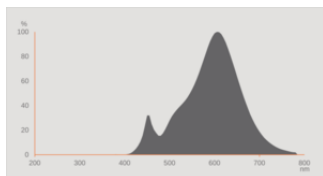

Product features

- Professional LED lamps for line voltage
- Beam angle: up to 300°
- Dimmable
- Base: E27, B22d
- Lifetime: up to 15,000 h
- Lamp made of glass
- Good quality of light; color rendering index $R_a: \geq 80$; constant chromaticity

Photometrical data

Luminous flux	470 lm
Nominal useful luminous flux 90°	470 lm
Luminous efficacy	97 lm/W
Lumen main.fact.at end of nom.life time	0.70
Light color (designation)	Warm White
Color temperature	2700 K
Color rendering index Ra	80
Light color	827
Standard deviation of color matching	≤ 6 sdcM
Rated LLMF at 6,000 h	0.80
Flickering metric (Pst LM)	1.0
Stroboscope effect metric (SVM)	0.4

Light technical data

Beam angle	320 °
Warm-up time (60 %)	< 0.50 s
Starting time	< 0.5 s
Rated beam angle (half peak value)	320.00 °

Dimensions & Weight

Overall length	105.00 mm
Diameter	60.00 mm
Maximum diameter	60 mm
Product weight	32.00 g