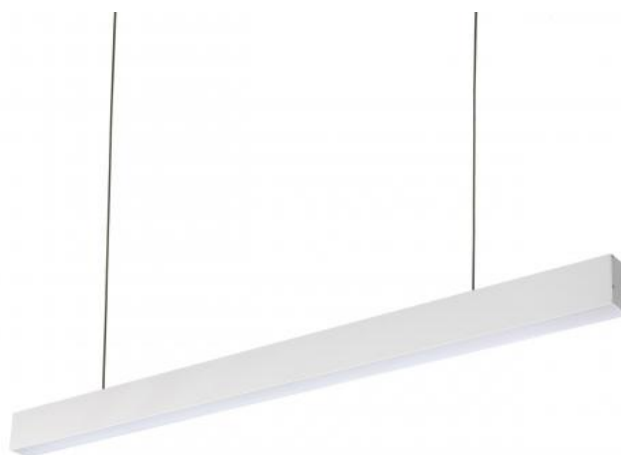

ALLDAY INSPIRE ONE

WQJP06339

See
more

LED luminaire ALLDAY INSPIRE ONE, with a power of 30 W, high light efficacy 125 lm/W. It is part of the ALLDAY INSPIRE series, which is characterised by modern design, high-quality materials and a wide range of components and accessories that allow for the personalisation of the luminaires. It is made of high-quality components, supported by a 5-year warranty. It also stands out for its very high colour rendering index RA>90. Lights up with neutral light - the most universal colour (4000K), which is suitable for the rooms we use on a daily basis, ensuring comfort during everyday activities. Narrow beam angle 90° gives directional light so that selected objects or surfaces can be better exposed. Suitable for both surface and suspended mounting.

Power	30 W	Voltage	230 V
Colour temperature	4000 K	Colour of light	Neutral white
Beam angle	90 °	Degree of protection (IP)	IP20

Technical data

Code	WQJP06339
Power	30 W
Nominal current	167 mA
Voltage	230 V
Energy consumption	30 kWh/1000h
Frequency	50HZ Hz
Protection class	I
Power supply included	Yes
Manufacturer of power supply	OSRAM
Power factor	0.93
Useful luminous flux*	3750 lm (360°)
Luminous flux**	3325 lm (360°)
Lamp efficacy	125 lm/W
Colour temperature	4000 K
Colour of light	Neutral white
Beam angle	90 °
RA	90
Light source included	+
Producer of LED diodes	SAMSUNG
Uniformity of color SDCM max	3
Dimmable	DALI
Working temperature range	-20/+40 °
Lifespan	50000 h
Housing material	Aluminum
Degree of protection (IP)	IP20
Colour	White
Dimension (AxBxC)	1120X44X74 mm
For use	Inside
Assembly method	On the ceiling, Suspended
Application	Inside
Made in	PL
Other	L90B10 - 74000h ,