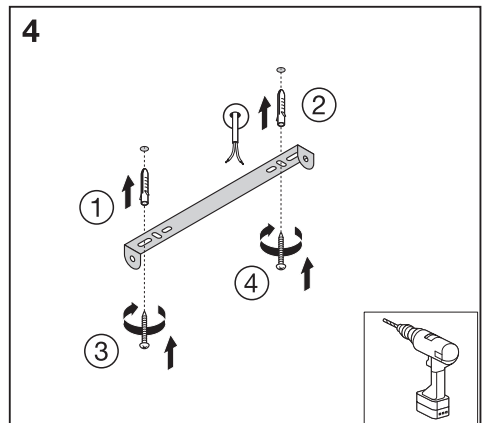

LED CLICK WHITE

	EAN	W	lm Light Source	lm Output	K	Temp Case (°C)	V~	mA	Hz	DF	Weight (kg)	Beam Angle (°)	Life (h)
LED CLICK WHITE RD 200MM 16W	4058075260511	16	1350	750	3000	-20...+35	220- 240	70	50/60	>0.7	0.6	110	100000
LED CLICK WHITE SQ 200MM 16W	4058075260535	16	1350	750	3000	-20...+35	220- 240	69	50/60	>0.7	0.7	110	100000
LED CLICK WHITE RD 300MM 18W	4058075260559	18	1700	1100	3000	-20...+35	220- 240	83	50/60	>0.7	1.3	110	100000
LED CLICK WHITE SQ 300MM 18W	4058075260573	18	1850	1100	3000	-20...+35	220- 240	85	50/60	>0.7	1.6	110	100000

	EAN	n	LED	QR code	ENERGY * X =
LED CLICK WHITE RD 200MM 16W	4058075260511	1	AC34617		E
LED CLICK WHITE SQ 200MM 16W	4058075260535	1	AC34619		E
LED CLICK WHITE RD 300MM 18W	4058075260559	1	AC34618		E
LED CLICK WHITE SQ 300MM 18W	4058075260573	1	AC34620		E