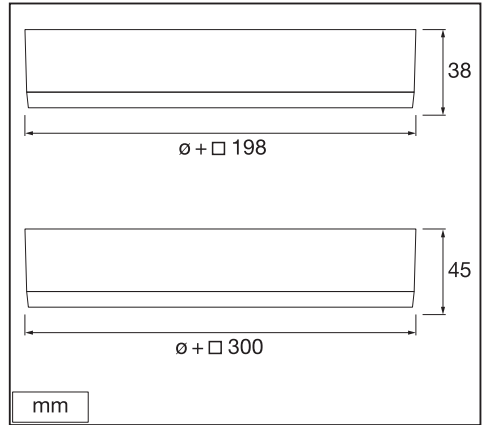

LED CLICK WHITE

	EAN	W	lm Light Source	lm Output	K	Temp Case (°C)	V~	mA	Hz	DF	Weight (kg)	Beam Angle (°)	Life (h)
LED CLICK WHITE RD 200MM 16W	4058075260511	16	1350	750	3000	-20...+35	220- 240	70	50/60	>0.7	0.6	110	100000
LED CLICK WHITE SQ 200MM 16W	4058075260535	16	1350	750	3000	-20...+35	220- 240	69	50/60	>0.7	0.7	110	100000
LED CLICK WHITE RD 300MM 18W	4058075260559	18	1700	1100	3000	-20...+35	220- 240	83	50/60	>0.7	1.3	110	100000
LED CLICK WHITE SQ 300MM 18W	4058075260573	18	1850	1100	3000	-20...+35	220- 240	85	50/60	>0.7	1.6	110	100000

	EAN	n	LED	QR code	ENERGY * X =
LED CLICK WHITE RD 200MM 16W	4058075260511	1	AC34617		E
LED CLICK WHITE SQ 200MM 16W	4058075260535	1	AC34619		E
LED CLICK WHITE RD 300MM 18W	4058075260559	1	AC34618		E
LED CLICK WHITE SQ 300MM 18W	4058075260573	1	AC34620		E