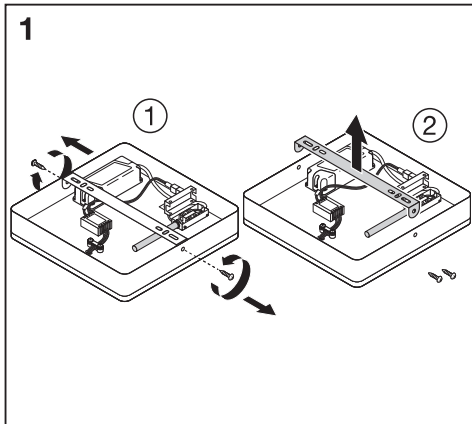

LED CLICK WHITE

	EAN	W	lm Light Source	lm Output	K	Temp Case (°C)	V~	mA	Hz	DF	Weight (kg)	Beam Angle (°)	Life (h)
LED CLICK WHITE RD 200MM 16W	4058075260511	16	1350	750	3000	-20...+35	220- 240	70	50/60	>0.7	0.6	110	100000
LED CLICK WHITE SQ 200MM 16W	4058075260535	16	1350	750	3000	-20...+35	220- 240	69	50/60	>0.7	0.7	110	100000
LED CLICK WHITE RD 300MM 18W	4058075260559	18	1700	1100	3000	-20...+35	220- 240	83	50/60	>0.7	1.3	110	100000
LED CLICK WHITE SQ 300MM 18W	4058075260573	18	1850	1100	3000	-20...+35	220- 240	85	50/60	>0.7	1.6	110	100000

	EAN	n	LED	QR code	ENERGY * X =
LED CLICK WHITE RD 200MM 16W	4058075260511	1	AC34617		E
LED CLICK WHITE SQ 200MM 16W	4058075260535	1	AC34619		E
LED CLICK WHITE RD 300MM 18W	4058075260559	1	AC34618		E
LED CLICK WHITE SQ 300MM 18W	4058075260573	1	AC34620		E