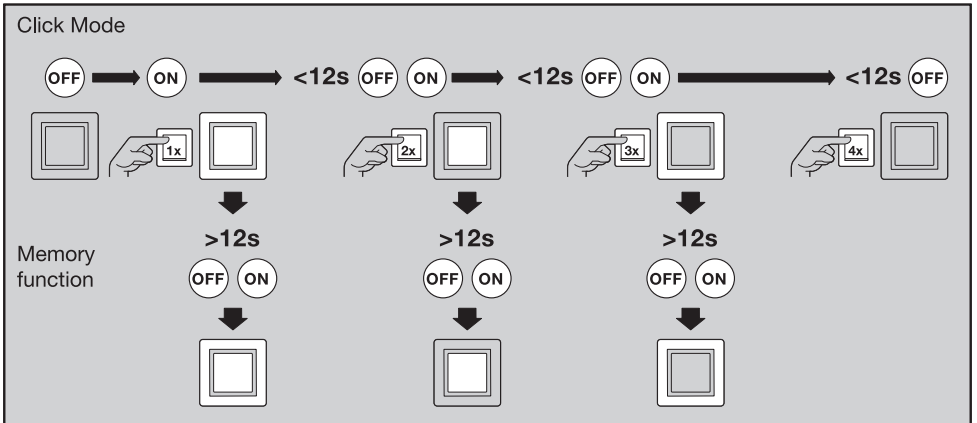

LED CLICK WHITE

	EAN	W	lm Light Source	lm Output	K	Temp Case (°C)	V~	mA	Hz	DF	Weight (kg)	Beam Angle (°)	Life (h)
LED CLICK WHITE RD 200MM 16W	4058075260511	16	1350	750	3000	-20...+35	220- 240	70	50/60	>0.7	0.6	110	100000
LED CLICK WHITE SQ 200MM 16W	4058075260535	16	1350	750	3000	-20...+35	220- 240	69	50/60	>0.7	0.7	110	100000
LED CLICK WHITE RD 300MM 18W	4058075260559	18	1700	1100	3000	-20...+35	220- 240	83	50/60	>0.7	1.3	110	100000
LED CLICK WHITE SQ 300MM 18W	4058075260573	18	1850	1100	3000	-20...+35	220- 240	85	50/60	>0.7	1.6	110	100000

	EAN	n	LED	QR code	ENERGY * X =
LED CLICK WHITE RD 200MM 16W	4058075260511	1	AC34617		E
LED CLICK WHITE SQ 200MM 16W	4058075260535	1	AC34619		E
LED CLICK WHITE RD 300MM 18W	4058075260559	1	AC34618		E
LED CLICK WHITE SQ 300MM 18W	4058075260573	1	AC34620		E