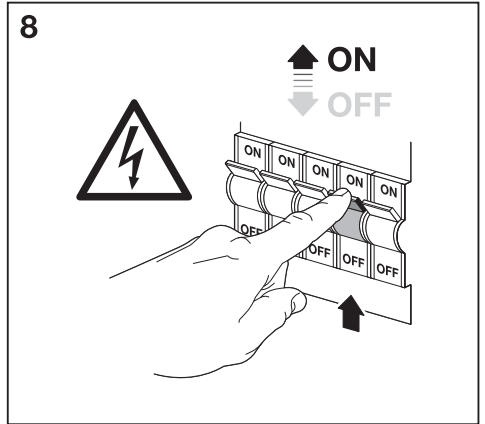

LED CLICK WHITE

	EAN	W	lm Light Source	lm Output	K	Temp Case (°C)	V~	mA	Hz	DF	Weight (kg)	Beam Angle (°)	Life (h)
LED CLICK WHITE RD 200MM 16W	4058075260511	16	1350	750	3000	-20...+35	220- 240	70	50/60	>0.7	0.6	110	100000
LED CLICK WHITE SQ 200MM 16W	4058075260535	16	1350	750	3000	-20...+35	220- 240	69	50/60	>0.7	0.7	110	100000
LED CLICK WHITE RD 300MM 18W	4058075260559	18	1700	1100	3000	-20...+35	220- 240	83	50/60	>0.7	1.3	110	100000
LED CLICK WHITE SQ 300MM 18W	4058075260573	18	1850	1100	3000	-20...+35	220- 240	85	50/60	>0.7	1.6	110	100000

	EAN	n	LED	QR code	ENERGY * X =
LED CLICK WHITE RD 200MM 16W	4058075260511	1	AC34617		E
LED CLICK WHITE SQ 200MM 16W	4058075260535	1	AC34619		E
LED CLICK WHITE RD 300MM 18W	4058075260559	1	AC34618		E
LED CLICK WHITE SQ 300MM 18W	4058075260573	1	AC34620		E