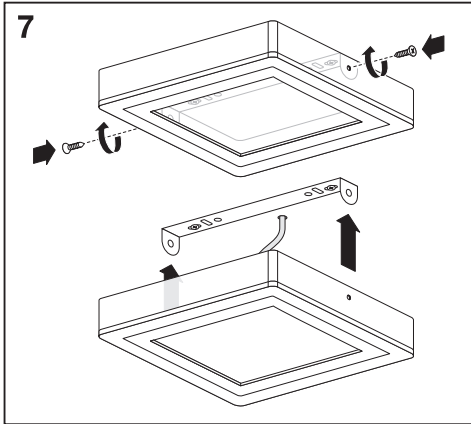

LED CLICK WHITE

	EAN	W	lm Light Source	lm Output	K	Temp Case (°C)	V~	mA	Hz	DF	Weight (kg)	Beam Angle (°)	Life (h)
LED CLICK WHITE RD 200MM 16W	4058075260511	16	1350	750	3000	-20...+35	220- 240	70	50/60	>0.7	0.6	110	100000
LED CLICK WHITE SQ 200MM 16W	4058075260535	16	1350	750	3000	-20...+35	220- 240	69	50/60	>0.7	0.7	110	100000
LED CLICK WHITE RD 300MM 18W	4058075260559	18	1700	1100	3000	-20...+35	220- 240	83	50/60	>0.7	1.3	110	100000
LED CLICK WHITE SQ 300MM 18W	4058075260573	18	1850	1100	3000	-20...+35	220- 240	85	50/60	>0.7	1.6	110	100000

	EAN	n	LED	QR code	ENERGY * X =
LED CLICK WHITE RD 200MM 16W	4058075260511	1	AC34617		E
LED CLICK WHITE SQ 200MM 16W	4058075260535	1	AC34619		E
LED CLICK WHITE RD 300MM 18W	4058075260559	1	AC34618		E
LED CLICK WHITE SQ 300MM 18W	4058075260573	1	AC34620		E