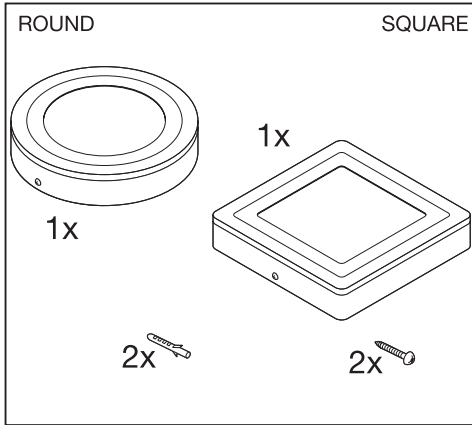

LED CLICK WHITE

	EAN	W	lm Light Source	lm Output	K	Temp Case (°C)	V~	mA	Hz	DF	Weight (kg)	Beam Angle (°)	Life (h)
LED CLICK WHITE RD 200MM 16W	4058075260511	16	1350	750	3000	-20...+35	220- 240	70	50/60	>0.7	0.6	110	100000
LED CLICK WHITE SQ 200MM 16W	4058075260535	16	1350	750	3000	-20...+35	220- 240	69	50/60	>0.7	0.7	110	100000
LED CLICK WHITE RD 300MM 18W	4058075260559	18	1700	1100	3000	-20...+35	220- 240	83	50/60	>0.7	1.3	110	100000
LED CLICK WHITE SQ 300MM 18W	4058075260573	18	1850	1100	3000	-20...+35	220- 240	85	50/60	>0.7	1.6	110	100000

	EAN	n	LED	QR code	ENERGY * X =
LED CLICK WHITE RD 200MM 16W	4058075260511	1	AC34617		E
LED CLICK WHITE SQ 200MM 16W	4058075260535	1	AC34619		E
LED CLICK WHITE RD 300MM 18W	4058075260559	1	AC34618		E
LED CLICK WHITE SQ 300MM 18W	4058075260573	1	AC34620		E