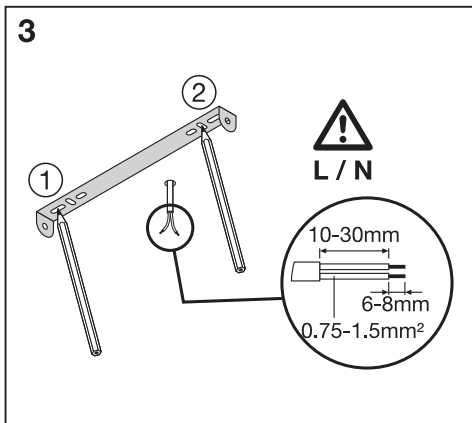

LED CLICK WHITE

	EAN	W	lm Light Source	lm Output	K	Temp Case (°C)	V~	mA	Hz	DF	Weight (kg)	Beam Angle (°)	Life (h)
LED CLICK WHITE RD 200MM 16W	4058075260511	16	1350	750	3000	-20...+35	220- 240	70	50/60	>0.7	0.6	110	100000
LED CLICK WHITE SQ 200MM 16W	4058075260535	16	1350	750	3000	-20...+35	220- 240	69	50/60	>0.7	0.7	110	100000
LED CLICK WHITE RD 300MM 18W	4058075260559	18	1700	1100	3000	-20...+35	220- 240	83	50/60	>0.7	1.3	110	100000
LED CLICK WHITE SQ 300MM 18W	4058075260573	18	1850	1100	3000	-20...+35	220- 240	85	50/60	>0.7	1.6	110	100000

	EAN	n	LED	QR code	ENERGY * X =
LED CLICK WHITE RD 200MM 16W	4058075260511	1	AC34617		E
LED CLICK WHITE SQ 200MM 16W	4058075260535	1	AC34619		E
LED CLICK WHITE RD 300MM 18W	4058075260559	1	AC34618		E
LED CLICK WHITE SQ 300MM 18W	4058075260573	1	AC34620		E