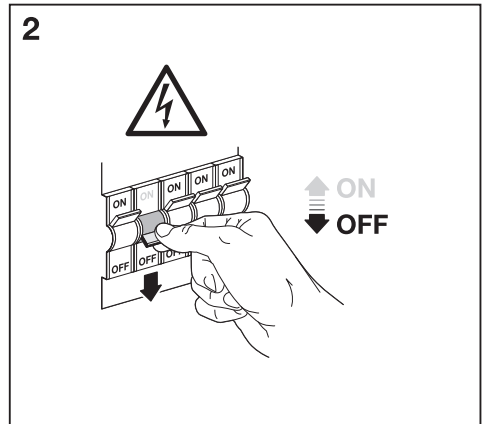

LED CLICK WHITE

	EAN	W	lm Light Source	lm Output	K	Temp Case (°C)	V~	mA	Hz	DF	Weight (kg)	Beam Angle (°)	Life (h)
LED CLICK WHITE RD 200MM 16W	4058075260511	16	1350	750	3000	-20...+35	220- 240	70	50/60	>0.7	0.6	110	100000
LED CLICK WHITE SQ 200MM 16W	4058075260535	16	1350	750	3000	-20...+35	220- 240	69	50/60	>0.7	0.7	110	100000
LED CLICK WHITE RD 300MM 18W	4058075260559	18	1700	1100	3000	-20...+35	220- 240	83	50/60	>0.7	1.3	110	100000
LED CLICK WHITE SQ 300MM 18W	4058075260573	18	1850	1100	3000	-20...+35	220- 240	85	50/60	>0.7	1.6	110	100000

	EAN	n	LED	QR code	ENERGY * X =
LED CLICK WHITE RD 200MM 16W	4058075260511	1	AC34617		E
LED CLICK WHITE SQ 200MM 16W	4058075260535	1	AC34619		E
LED CLICK WHITE RD 300MM 18W	4058075260559	1	AC34618		E
LED CLICK WHITE SQ 300MM 18W	4058075260573	1	AC34620		E