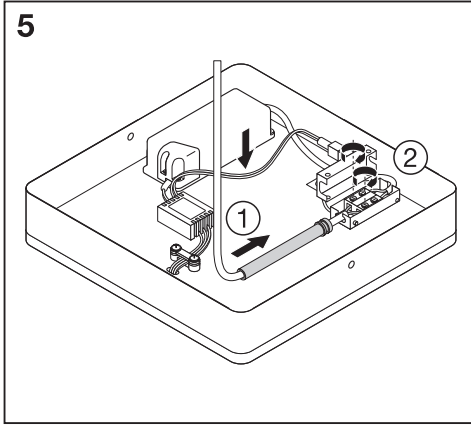

LED CLICK WHITE

	EAN	W	lm Light Source	lm Output	K	Temp Case (°C)	V~	mA	Hz	DF	Weight (kg)	Beam Angle (°)	Life (h)
LED CLICK WHITE RD 200MM 16W	4058075260511	16	1350	750	3000	-20...+35	220- 240	70	50/60	>0.7	0.6	110	100000
LED CLICK WHITE SQ 200MM 16W	4058075260535	16	1350	750	3000	-20...+35	220- 240	69	50/60	>0.7	0.7	110	100000
LED CLICK WHITE RD 300MM 18W	4058075260559	18	1700	1100	3000	-20...+35	220- 240	83	50/60	>0.7	1.3	110	100000
LED CLICK WHITE SQ 300MM 18W	4058075260573	18	1850	1100	3000	-20...+35	220- 240	85	50/60	>0.7	1.6	110	100000

	EAN	n	LED	QR code	ENERGY * X =
LED CLICK WHITE RD 200MM 16W	4058075260511	1	AC34617		E
LED CLICK WHITE SQ 200MM 16W	4058075260535	1	AC34619		E
LED CLICK WHITE RD 300MM 18W	4058075260559	1	AC34618		E
LED CLICK WHITE SQ 300MM 18W	4058075260573	1	AC34620		E