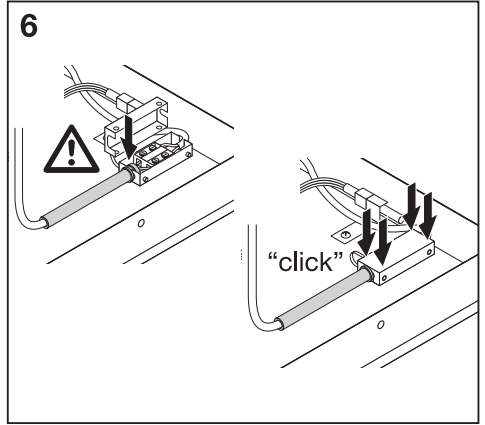

LED CLICK WHITE

	EAN	W	lm Light Source	lm Output	K	Temp Case (°C)	V~	mA	Hz	DF	Weight (kg)	Beam Angle (°)	Life (h)
LED CLICK WHITE RD 200MM 16W	4058075260511	16	1350	750	3000	-20...+35	220- 240	70	50/60	>0.7	0.6	110	100000
LED CLICK WHITE SQ 200MM 16W	4058075260535	16	1350	750	3000	-20...+35	220- 240	69	50/60	>0.7	0.7	110	100000
LED CLICK WHITE RD 300MM 18W	4058075260559	18	1700	1100	3000	-20...+35	220- 240	83	50/60	>0.7	1.3	110	100000
LED CLICK WHITE SQ 300MM 18W	4058075260573	18	1850	1100	3000	-20...+35	220- 240	85	50/60	>0.7	1.6	110	100000

	EAN	n	LED	QR code	ENERGY * X =
LED CLICK WHITE RD 200MM 16W	4058075260511	1	AC34617		E
LED CLICK WHITE SQ 200MM 16W	4058075260535	1	AC34619		E
LED CLICK WHITE RD 300MM 18W	4058075260559	1	AC34618		E
LED CLICK WHITE SQ 300MM 18W	4058075260573	1	AC34620		E