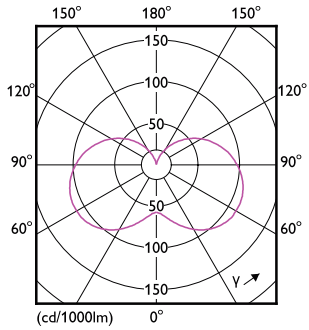

CorePro Plastic LEDcandles & lusters

Photometric data

Light Distribution Diagram - CorePro candle ND 5-40W E14 840 B35 FR