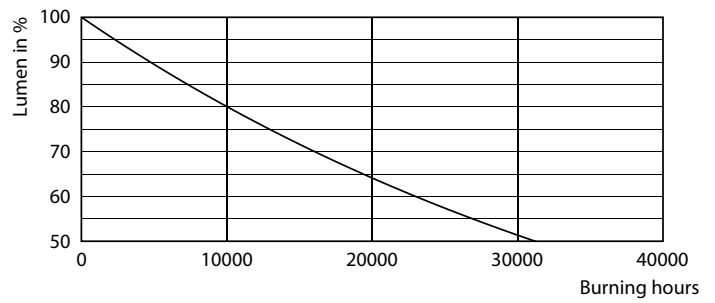

Lumen Maintenance Diagram - CorePro candle ND 5-40W E14 840 B35 FR