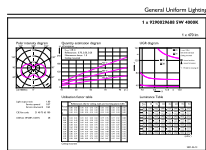

Photometric data

Spectral Power Distribution Colour - CorePro candle ND 5-40W E14 840 B35 FR