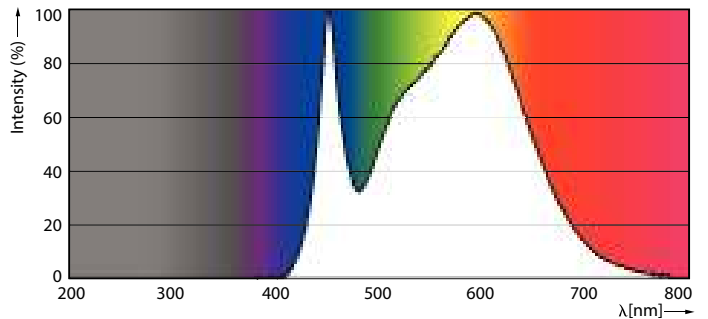

CorePro Plastic LEDcandles & lusters

Mechanical and Housing

Bulb Finish	Frosted
Bulb Shape	B35 [B 35mm]

Approval and Application

Energy Consumption kWh/1000 h	5 kWh
EPREL Registration Number	453,200
CE mark	Yes
EU RoHS compliant	Yes

Product Data

Full product code	871951431254800

Order product name	CorePro candle ND 5-40W E14 840 B35 FR
Order code	929002968802
Numerator - Quantity Per Pack	1
Numerator - Packs per outer box	10
Material number (12NC)	929002968802
Full product name	CorePro candle ND 5-40W E14 840 B35 FR
EAN/UPC - Case	8719514312555

Dimensional drawing

Product	D	C
CorePro candle ND 5-40W E14 840 B35 FR	38 mm	114 mm

Photometric data

Spectral Power Distribution Colour - CorePro candle ND 5-40W E14 840 B35 FR