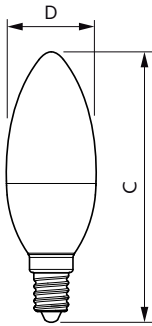

CorePro Plastic LEDcandles & lusters

Mechanical and Housing

Bulb Finish	Frosted
Bulb Shape	B35 [B 35mm]

Approval and Application

Energy Consumption kWh/1000 h	5 kWh
EPREL Registration Number	453,200
CE mark	Yes
EU RoHS compliant	Yes

Product Data

Full product code	871951431254800

Order product name	CorePro candle ND 5-40W E14 840 B35 FR
Order code	929002968802
Numerator - Quantity Per Pack	1
Numerator - Packs per outer box	10
Material number (12NC)	929002968802
Full product name	CorePro candle ND 5-40W E14 840 B35 FR
EAN/UPC - Case	8719514312555

Dimensional drawing

Product	D	C
CorePro candle ND 5-40W E14 840 B35 FR	38 mm	114 mm