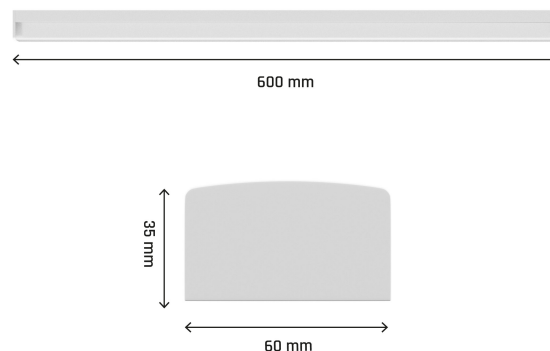

# LIMEA SUBTILO

SLI047220CCT\_PW

LED luminaire LIMEA SUBTILO with the possibility of changing the light color (CCT), with a power of 15 W, high light efficacy 120 lm/W. Thanks to the ability to change the color temperature (CCT) in the range from 3000K to 6000K, we can adjust the light color depending on our needs and preferences. Suitable for both surface and suspended mounting. The product is certified by the National Institute of Hygiene, so it can be used in rooms with high hygienic requirements.

CCT

---

Power	<b>15 W</b>	Voltage	<b>230 V</b>
Luminous flux*	<b>1800 lm (360°)</b>	Colour temperature	<b>2700/4000/6000 K</b>
Colour of light	<b>CCT</b>	Beam angle	<b>120 °</b>
Degree of protection (IP)	<b>IP20</b>		

## Technical data

Code	SLI047220CCT_PW
Power	15 W
Nominal current	115 mA
Voltage	230 V
Energy consumption	15 kWh/1000h
Frequency	50HZ Hz
Protection class	II
Power factor	0.55
Useful luminous flux*	1800 lm (360°)
Luminous flux**	1500 lm (360°)
Lamp efficacy	120 lm/W
Colour temperature	2700/4000/6000 K
Colour of light	CCT
Beam angle	120 °
RA	80
Light source included	+
Dimmable	No
Working temperature range	-20/+40 °
Lifespan	17000 h
Housing material	PLASTIC
Degree of protection (IP)	IP20
Colour	White
Dimension (AxBxC)	600x60x35 mm
For use	Inside
Assembly method	On the ceiling, Suspended
Application	INTERNAL
Made in	PRC
Other	Light color change function 2700K/4000K/6000K ,