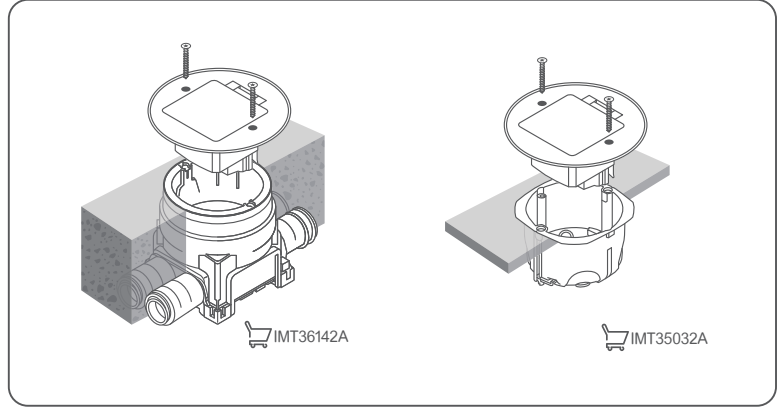

Unica System+

- en** Floor socket XS round
- fr** Prise de sol XS ronde
- es** Base suelo XS redonda
- ru** US+ Люк круглый XS
- kk** US+ дөңгелек люк
- sv** Gulvutttag XS rund
- no** Gulvuttak XS rund
- fi** Lattiapistorasia XS pyöreä
- da** Golvuttag XS rund
- nl** Vloercontact XS rond
- pl** Gniazdo podłogowe XS okrągłe
- tr** Yer soketi XS Yuvarlak

16A

IP44

250V~
50-60Hz

-5° to 40° C

se.com/contact

Life Is On