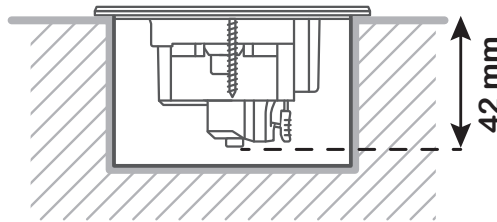

Unica System+

- en** Floor socket XS round
- fr** Prise de sol XS ronde
- es** Base suelo XS redonda
- ru** US+ Люк круглый XS
- kk** US+ дөңгелек люк
- sv** Gulvutttag XS rund
- no** Gulvuttak XS rund
- fi** Lattiapistorasia XS pyöreä
- da** Golvuttag XS rund
- nl** Vloercontact XS rond
- pl** Gniazdo podłogowe XS okrągłe
- tr** Yer soketi XS Yuvarlak

16A

IP44

250V~
50-60Hz

-5° to 40° C

se.com/contact

Life Is On