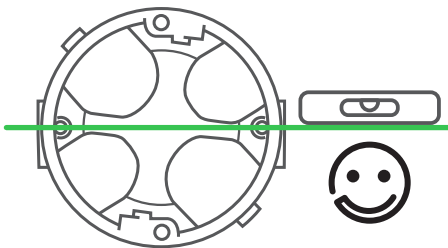

Unica System+

- en** Floor socket XS round
- fr** Prise de sol XS ronde
- es** Base suelo XS redonda
- ru** US+ Люк круглый XS
- kk** US+ дөңгелек люк
- sv** Gulvutttag XS rund
- no** Gulvuttak XS rund
- fi** Lattiapistorasia XS pyöreä
- da** Golvuttag XS rund
- nl** Vloercontact XS rond
- pl** Gniazdo podłogowe XS okrągłe
- tr** Yer soketi XS Yuvarlak

16A

IP44

250V~
50-60Hz

-5° to 40° C

se.com/contact

Life Is On