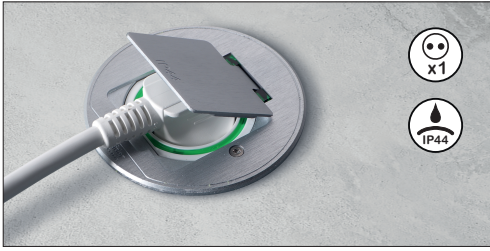

Unica System+

- en** Floor socket XS round
- fr** Prise de sol XS ronde
- es** Base suelo XS redonda
- ru** US+ Люк круглый XS
- kk** US+ дөңгелек люк
- sv** Gulvutttag XS rund
- no** Gulvuttak XS rund
- fi** Lattiapistorasia XS pyöreä
- da** Golvuttag XS rund
- nl** Vloercontact XS rond
- pl** Gniazdo podłogowe XS okrągłe
- tr** Yer soketi XS Yuvarlak

16A

IP44

250V~
50-60Hz

-5° to 40° C

se.com/contact

Life Is On