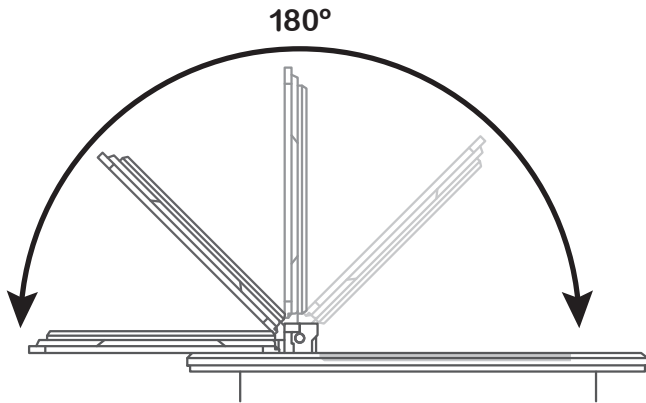

Unica System+

- en** Floor socket XS round
- fr** Prise de sol XS ronde
- es** Base suelo XS redonda
- ru** US+ Люк круглый XS
- kk** US+ дөңгелек люк
- sv** Gulvutttag XS rund
- no** Gulvuttak XS rund
- fi** Lattiapistorasia XS pyöreä
- da** Golvuttag XS rund
- nl** Vloercontact XS rond
- pl** Gniazdo podłogowe XS okrągłe
- tr** Yer soketi XS Yuvarlak

16A

IP44

250V~
50-60Hz

-5° to 40° C

se.com/contact

Life Is On