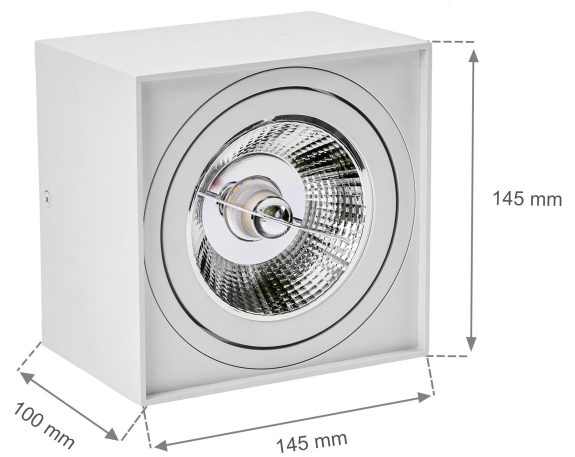

CHLOE AR111 GU10

SLIP005038

See
more

Surface-mounted luminaire CHLOE AR111 GU10 for replaceable light source. Designed for surface mounting.

Voltage **250 V**

Degree of protection (IP) **IP20**

Technical data

Code	SLIP005038
Voltage	250 V
Protection class	II
Light source included	No
Working temperature range	-20/+40 °
Lifespan	17000 h
Housing material	Aluminum
Degree of protection (IP)	IP20
Colour	White
Dimension (AxBxC)	145x145x100 mm
For use	Inside
Assembly method	On the ceiling
Application	INT
Made in	PRC
Other	MAX 20W LED; NO INTENDED FOR HALOGEN ,

Related documents

 User manual

 Declaration of Conformity

 Photometric file

 3D model

Oprawa sprzedawana bez źródła LED, max 20W LED, max 50W halogen