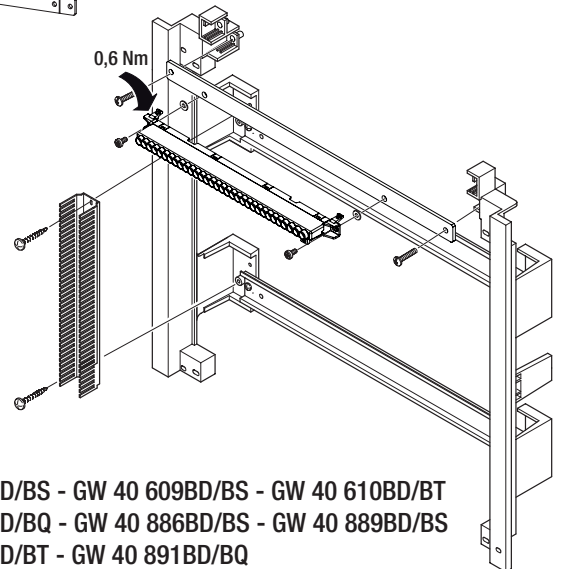

		C1	C2	
	4x32	1,2 Nm		
	2,9x20	0,5 Nm		
	3x25	0,6 Nm		
	3,5x16		0,8 Nm	
	2,9x14		0,5 Nm	
		EN 50022	A	B
	GW 40 605	12	105	105
	GW 40 606/BD/BS - GW 40 886/BD/BS	24	122	97
	GW 40 608/BS - GW 40 888/BS	18	124	124
	GW 40 609/BD/BS - GW 40 889/BD/BS	36	150	130
	GW 40 610/BD/BT - GW 40 890/BD/BT	54	150	130
	GW 40 611/BD/BQ - GW 40 891/BD/BQ	72	150	130

2A

GW 40 604 - GW 40 605 - GW 40 608
GW 40 884 - GW 40 885 - GW 40 888

GW 40 606 - GW 40 609 - GW 40 610 - GW 40 611
GW 60 886 - GW 40 889 - GW 40 890 - GW 40 891

2B

GW 40 604BS - GW 40 605BS - GW 40 608BS
GW 40 884BS - GW 40 885BS - GW 40 888BS

GW 40 413

GW 40 606BD/BS - GW 40 609BD/BS - GW 40 610BD/BT
GW 40 611BD/BQ - GW 40 886BD/BS - GW 40 889BD/BS
GW 40 890BD/BT - GW 40 891BD/BQ

12DIN

18DIN

Punto di contatto indicato in adempimento ai fini delle direttive e regolamenti UE applicabili:
 Contact details according to the relevant European Directives and Regulations: