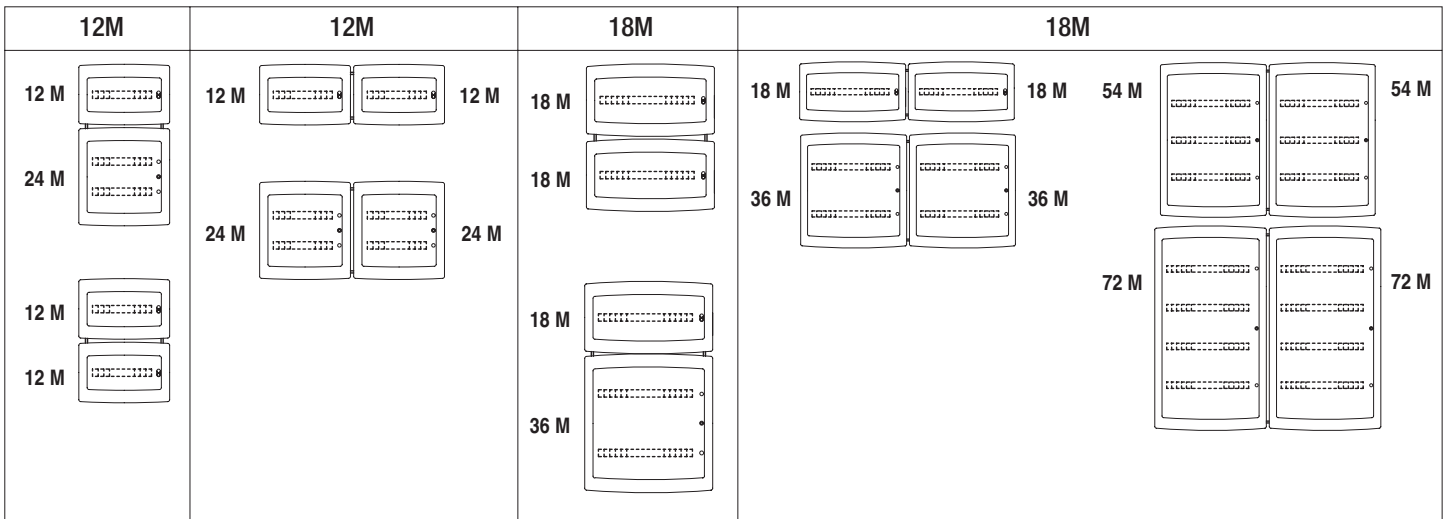

2A

GW 40 604 - GW 40 605 - GW 40 608
GW 40 884 - GW 40 885 - GW 40 888

GW 40 606 - GW 40 609 - GW 40 610 - GW 40 611
GW 60 886 - GW 40 889 - GW 40 890 - GW 40 891

2B

GW 40 604BS - GW 40 605BS - GW 40 608BS
GW 40 884BS - GW 40 885BS - GW 40 888BS

GW 40 413

GW 40 606BD/BS - GW 40 609BD/BS - GW 40 610BD/BT
GW 40 611BD/BQ - GW 40 886BD/BS - GW 40 889BD/BS
GW 40 890BD/BT - GW 40 891BD/BQ

12DIN

18DIN

Punto di contatto indicato in adempimento ai fini delle direttive e regolamenti UE applicabili:
 Contact details according to the relevant European Directives and Regulations: