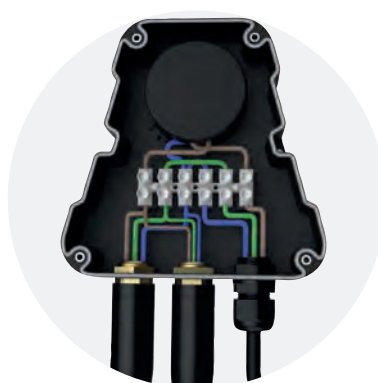

OCTO Outdoor Controller Powered by Casambi

- Bluetooth enabled internal outdoor smart controller for use with OCTO Casambi eco-system and suitable for residential and commercial applications
- Control outdoor lighting from smart device
- Heavy duty screw connections suitable for SWA / outdoor cable types
- Compatible with all other bluetooth OCTO Casambi devices as part of the OCTO Casambi ecosystem
- Detachable connector block to aid connection of stronger cable types
- Waterproof with IP66 rating
- Robust polycarbonate casings for outdoor use. UV stabilised
- Intuitive fast operation from a smart app
- Can be used to control a group, sub groups or individual luminaires
- App commissioning includes full control, dimming, scene setting and pre-set timer
- Bluetooth wireless mesh ensures reliable and fast operation.
Range between devices: 15m internal, 30m external**

OCTO
Embedded

Powered by
CASAMBI

Wiring Configuration

CODE	DESCRIPTION	OUTPUT	INPUT	HERTZ	CLASS	IP	TRADE
AOCTO/OC/IP65/200	Smart Outdoor Controller	200W	220V-240V	50/60Hz	1	IP66	£250.00