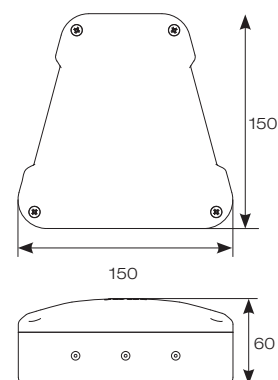

OCTO Outdoor Controller Powered by Casambi

- Bluetooth enabled internal outdoor smart controller for use with OCTO Casambi eco-system and suitable for residential and commercial applications
- Control outdoor lighting from smart device
- Heavy duty screw connections suitable for SWA / outdoor cable types
- Compatible with all other bluetooth OCTO Casambi devices as part of the OCTO Casambi ecosystem
- Detachable connector block to aid connection of stronger cable types
- Waterproof with IP66 rating
- Robust polycarbonate casings for outdoor use. UV stabilised
- Intuitive fast operation from a smart app
- Can be used to control a group, sub groups or individual luminaires
- App commissioning includes full control, dimming, scene setting and pre-set timer
- Bluetooth wireless mesh ensures reliable and fast operation.
Range between devices: 15m internal, 30m external**