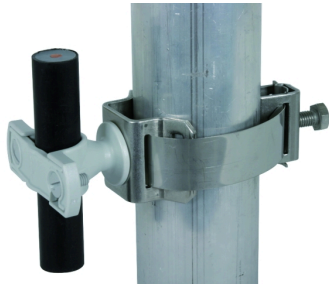

### LH ZS 20 SB50.300 PA V2A (275 330)

Type	LH ZS 20 SB50.300 PA V2A
Part No.	275 330
Material of conductor holder	PA
Conductor holder support Rd	20mm
Tensioning range Ø pipe	50-300mm
Screw	M6 x 16mm
Material of screw	StSt
Weight	218.3 g
Customs tariff number (Comb. Nomenclature VAE)	85389099
GTIN	4013364105065
PU	1 Stk