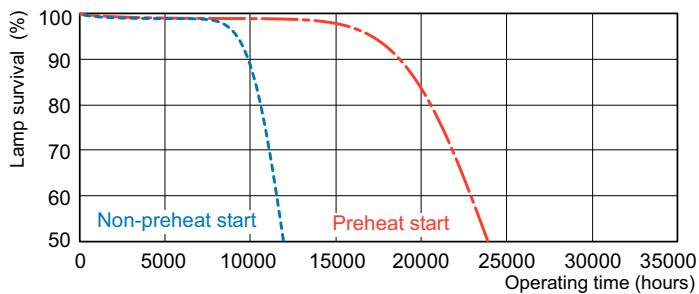

Product data

General Information		Operating and Electrical	
Cap-Base	G5 [G5]	Power Consumption	34.9 W
Features	na [Not Applicable]	Lamp Current (Nom)	0.175 A
Flux measurement reference	Sphere		
Light Technical		Controls and Dimming	
Color Code	830 [CCT of 3000K]	Dimmable	Yes
Luminous Flux	3,315 lumen		
Color Designation	Warm White (WW)	Mechanical and Housing	
Chromaticity Coordinate X (Nom)	0.44	Bulb Shape	T5 [16 mm (T5)]
Chromaticity Coordinate Y (Nom)	0.403		
Correlated Color Temperature (Nom)	3000 K	Approval and Application	
Luminous Efficacy (rated) (Nom)	94 lm/W	Mercury (Hg) Content (Nom)	1.2 mg
Color rendering index (CRI)	82	Energy Consumption kWh/1000 h	35 kWh
		EPREL Registration Number	423,541

Photometric data

Spectral Power Distribution Colour - MASTER TL5 HE 35W/830 SLV/40

Lifetime

Life Expectancy Diagram - MASTER TL5 HE 35W/830 SLV/40

Life Expectancy Diagram - MASTER TL5 HE 35W/830 SLV/40

MASTER TL5 High Efficiency