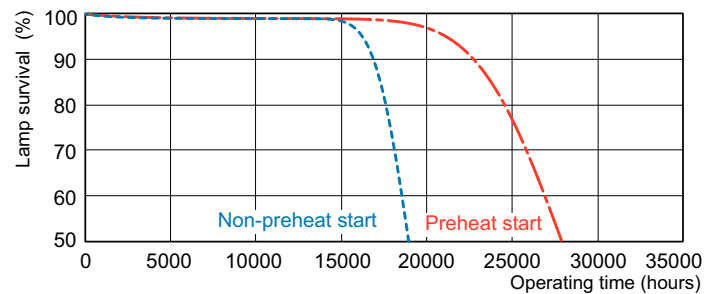

Product data

General Information		Operating and Electrical	
Cap-Base	G5 [G5]	Power Consumption	34.9 W
Features	na [Not Applicable]	Lamp Current (Nom)	0.175 A
Flux measurement reference	Sphere		
Light Technical		Controls and Dimming	
Color Code	830 [CCT of 3000K]	Dimmable	Yes
Luminous Flux	3,315 lumen		
Color Designation	Warm White (WW)	Mechanical and Housing	
Chromaticity Coordinate X (Nom)	0.44	Bulb Shape	T5 [16 mm (T5)]
Chromaticity Coordinate Y (Nom)	0.403		
Correlated Color Temperature (Nom)	3000 K	Approval and Application	
Luminous Efficacy (rated) (Nom)	94 lm/W	Mercury (Hg) Content (Nom)	1.2 mg
Color rendering index (CRI)	82	Energy Consumption kWh/1000 h	35 kWh
		EPREL Registration Number	423,541

Photometric data

Spectral Power Distribution Colour - MASTER TL5 HE 35W/830 SLV/40

Lifetime

Life Expectancy Diagram - MASTER TL5 HE 35W/830 SLV/40

Life Expectancy Diagram - MASTER TL5 HE 35W/830 SLV/40

MASTER TL5 High Efficiency