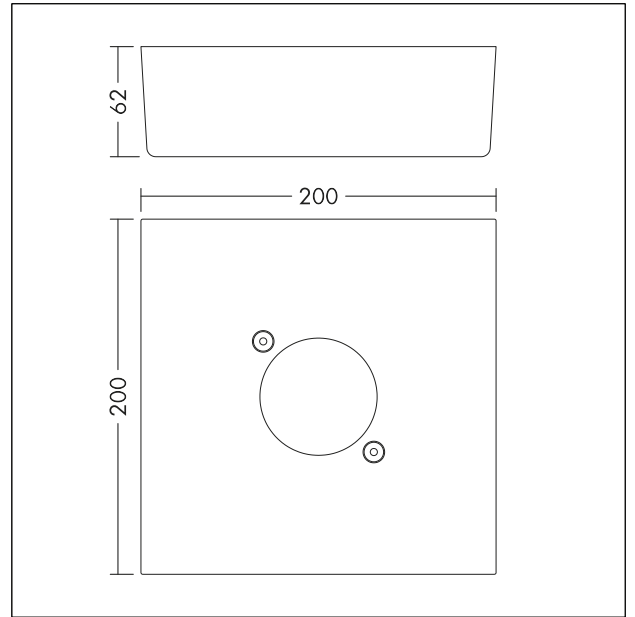

## Surface Box for IRIS Emergency Downlight

Surface mount box for IRIS Emergency Downlight, Body: polycarbonate, white finish (RAL9003), Dimensions: 200 x 200 x 62 mm, weight: 0.3 kg.

TE\_IRIS\_F\_surface\_mount\_box\_PERSP.jpg